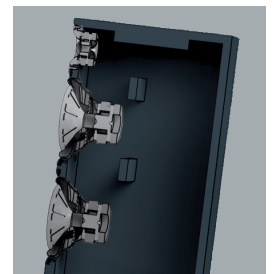

Jamo®

PURE SCANDINAVIAN SOUND
SINCE 1968

S7-25HCS HOME CINEMA SYSTEM

REDUCING DIFFRACTION

When a speaker driver produces sound, some energy is spread across the baffle of the speaker towards the edge of the cabinet. If that energy hits a hard cabinet edge, a smaller version of this energy is reflected back towards the driver causing a time shifted, low level signal that can corrupt the sound of the driver leading to distortion. By rounding the cabinet edge, this energy gently dissipates more naturally, and does not colour the signal being produced by the driver.

QUIET CABINET FOR INCREASED RESOLUTION

The Jamo Studio speakers' cabinet walls are thicker (15 mm MDF with 18 mm Front baffle) and critically braced to ensure a low degree of « self-noise ». This allows you to hear more low-level detail and increases resolution when playing at any output level compared to competing products in their class. In short, you get to hear more of what you want and less of what you don't.

HIGH QUALITY CROSSOVER

The crossover is housed in its own sealed plinth to minimise the possibility of any interaction between the large bass driver magnet and the inductors in the crossover. Special attention was paid to the topology and component selection. Mylar and non-polarised electrolytic capacitors are used along with both iron and air core inductors and 25 W resistors to perfectly blend the speaker drivers achieving the highest level of transparency throughout the audio band.