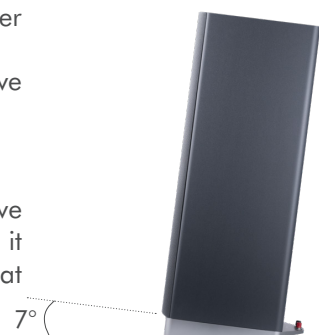

Jamo®

PURE SCANDINAVIAN SOUND
SINCE 1968