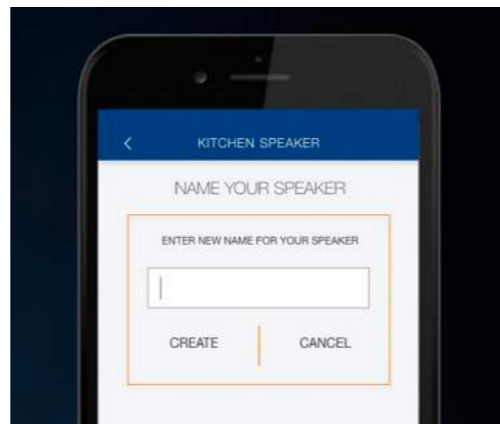

SPECIFICATIONS / FEATURES

Features

- **Full Room Connectivity**
  Latest Bluetooth 5.0 technology built-in
- **All-In-One Solution**
  Amplifier & Bluetooth built-in, so all you need is power
- **Designed for smaller rooms and hospitality**
  Perfect for Bathrooms, bedrooms, hotels and holiday
- **Amplifier Built-In**
  Powerful 25W RMS Class D Amplifier
- **Volume Cap 50%**
  Control your audio with the volume capping feature
- **Rename Speaker**
  Use the Lithe setup app to configure your speakers
- **Pin Change**
  Password Protected
- **IP44 Rated for Bathrooms**
  Water-resistant, making them ideal for bathrooms
- **High-Quality Audio**
  Delivering superb sound quality with pin sharp clarity
- **Connect to TV**
  3.5mm Jack Input
- **Easy Installation**
  Connect to plug socket or existing lighting circuit
- **Frameless Protective Metal Grille**
  Magnetically attached to the speaker

Master Speaker Spec

- 4" Inch PP Woofer Cone
- 0.75 Inch Silk Tweeter
- RMS Power: 25W RMS
- Sound Quality: 70Hz-20kHz
- Impedance: 8 Ohms
- Sound Quality: THD+N 0.009%, 70Hz - 20kHz
- Sensitivity (1W/1M): 88dB
- Audio Sample Rate: 48KHz
- Bluetooth 5.0
- 3.5mm Line-In
- 50% Volume Capping Switch
- Stereo / Mono Switch
- USB For Firmware Updates
- Power Input Supply : 100 - 240V~ 50/60Hz
- Transformer Output Supply : DC24V / 2.5A
- Operating Temperature: 0° to 40°C
- Storage Temperature: -20° to 70°C
- IP44 Rated as standard
- Dimensions: (H X W) 186 X 83mm (7.3 x 3.3 inch)
- Hole cut out: 165mm diameter
- Weight 1.0kg (2.2 lbs)

SKU Codes

- 03250 4" Master Bluetooth Ceiling Speaker
- 03255 4" Passive Ceiling Speaker
- 03260 4" Bluetooth & Passive Ceiling Speaker Bundle (Pair kit inc 5M speaker cable)

OPEN YOUR PHONE CAMERA & SCAN THE QR CODE FOR AUGMENTED REALITY

SUITABLE FOR BATHROOMS
Water resistant as standard

VOLUME CAPPING
For areas you want to ensure volume is not turned up

PASSWORD PROTECTED
Ensure your neighbours cannot connect to your speaker

RENAME EACH SPEAKER
Give each speaker an intuitive name to make identifying the speaker

AMPLIFIER BUILT IN
Just add power. Everything else you need is built in.

PERFECT FOR

- Bathrooms
- Bedrooms
- Garden rooms
- Home office
- Hotel rooms
- Holiday lodges

Connectivity

- Works with any Bluetooth device
- Wireless Range: Up to 30 metres (Bluetooth V5.0 devices)
- Works with Ok Google
- Works with Alexa
- Line in (AUX input)
- Output for additional Passive Speaker
- Bluetooth Setup App for Android and IOS
- Lithe Sub (via Alexa)

What's in the box

- 4" Bluetooth Ceiling Speaker
- Power Supply
- Cutting Template
- Instruction Manual
- Pair kit also includes:
- 4" Passive Ceiling Speaker
- 5m Speaker Cable