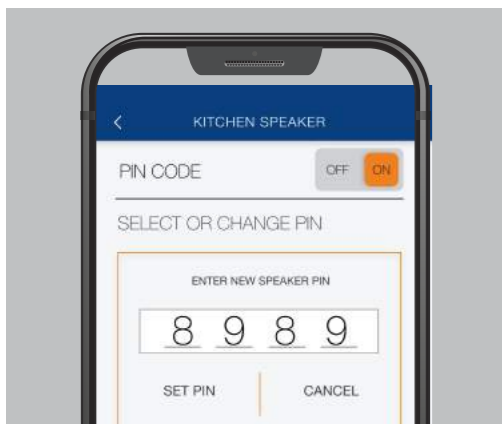

SPECIFICATIONS / FEATURES

Features

- **Full Room Connectivity**
  Latest Bluetooth 5.0 technology built-in
- **All-In-One Solution**
  Amplifier & Bluetooth built-in, so all you need is power
- **Designed for smaller rooms and hospitality**
  Perfect for Bathrooms, bedrooms, hotels and holiday
- **Amplifier Built-In**
  Powerful 25W RMS Class D Amplifier
- **Volume Cap 50%**
  Control your audio with the volume capping feature
- **Rename Speaker**
  Use the Lithe setup app to configure your speakers
- **Pin Change**
  Password Protected
- **IP44 Rated for Bathrooms**
  Water-resistant, making them ideal for bathrooms
- **High-Quality Audio**
  Delivering superb sound quality with pin sharp clarity
- **Connect to TV**
  3.5mm Jack Input
- **Easy Installation**
  Connect to plug socket or existing lighting circuit
- **Frameless Protective Metal Grille**
  Magnetically attached to the speaker

Master Speaker Spec

- 4" Inch PP Woofer Cone
- 0.75 Inch Silk Tweeter
- RMS Power: 25W RMS
- Sound Quality: 70Hz-20kHz
- Impedance: 8 Ohms
- Sound Quality: THD+N 0.009%, 70Hz - 20kHz
- Sensitivity (1W/1M): 88dB
- Audio Sample Rate: 48KHz
- Bluetooth 5.0
- 3.5mm Line-In
- 50% Volume Capping Switch
- Stereo / Mono Switch
- USB For Firmware Updates
- Power Input Supply : 100 - 240V~ 50/60Hz
- Transformer Output Supply : DC24V / 2.5A
- Operating Temperature: 0° to 40°C
- Storage Temperature: -20° to 70°C
- IP44 Rated as standard
- Dimensions: (H X W) 186 X 83mm (7.3 x 3.3 inch)
- Hole cut out: 165mm diameter
- Weight 1.0kg (2.2 lbs)

SKU Codes

- 03250 4" Master Bluetooth Ceiling Speaker
- 03255 4" Passive Ceiling Speaker
- 03260 4" Bluetooth & Passive Ceiling Speaker Bundle (Pair kit inc 5M speaker cable)

OPEN YOUR PHONE CAMERA & SCAN THE QR CODE FOR AUGMENTED REALITY

SUITABLE FOR BATHROOMS
Water resistant as standard

VOLUME CAPPING
For areas you want to ensure volume is not turned up

PASSWORD PROTECTED
Ensure your neighbours cannot connect to your speaker

RENAME EACH SPEAKER
Give each speaker an intuitive name to make identifying the speaker

AMPLIFIER BUILT IN
Just add power. Everything else you need is built in.

PERFECT FOR

- Bathrooms
- Bedrooms
- Garden rooms
- Home office
- Hotel rooms
- Holiday lodges

Connectivity

- Works with any Bluetooth device
- Wireless Range: Up to 30 metres (Bluetooth V5.0 devices)
- Works with Ok Google
- Works with Alexa
- Line in (AUX input)
- Output for additional Passive Speaker
- Bluetooth Setup App for Android and IOS
- Lithe Sub (via Alexa)

What's in the box

- 4" Bluetooth Ceiling Speaker
- Power Supply
- Cutting Template
- Instruction Manual
- Pair kit also includes:
- 4" Passive Ceiling Speaker
- 5m Speaker Cable