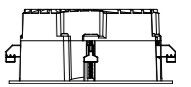

AMPLIFIER BUILT IN
Just add power. Everything else you need is built in.

PERFECT FOR

- Bathrooms
- Bedrooms
- Garden rooms
- Home office
- Hotel rooms
- Holiday lodges

Connectivity

- Works with any Bluetooth device
- Wireless Range: Up to 30 metres (Bluetooth V5.0 devices)
- Works with Ok Google
- Works with Alexa
- Line in (AUX input)
- Output for additional Passive Speaker
- Bluetooth Setup App for Android and IOS
- Lithe Sub (via Alexa)

What's in the box

- 4" Bluetooth Ceiling Speaker
- Power Supply
- Cutting Template
- Instruction Manual
- Pair kit also includes:
- 4" Passive Ceiling Speaker
- 5m Speaker Cable