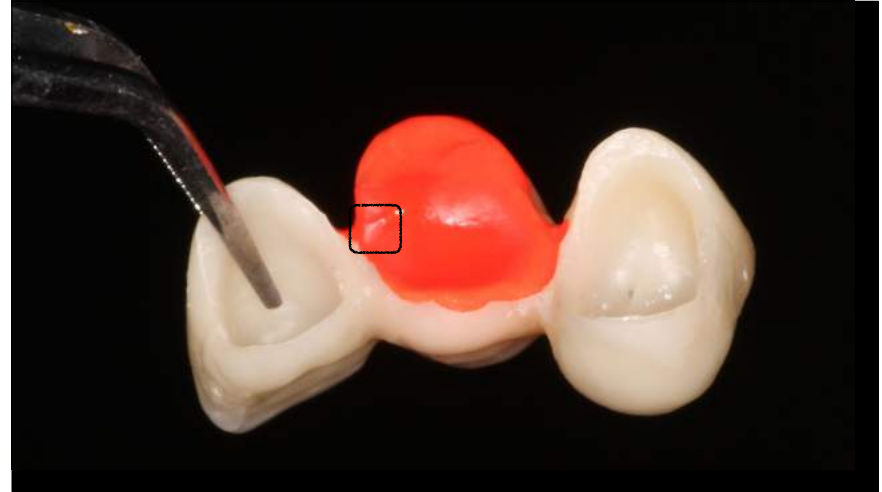

SPECTRUM DENTAL
SOCIETY

TIP OF THE MONTH