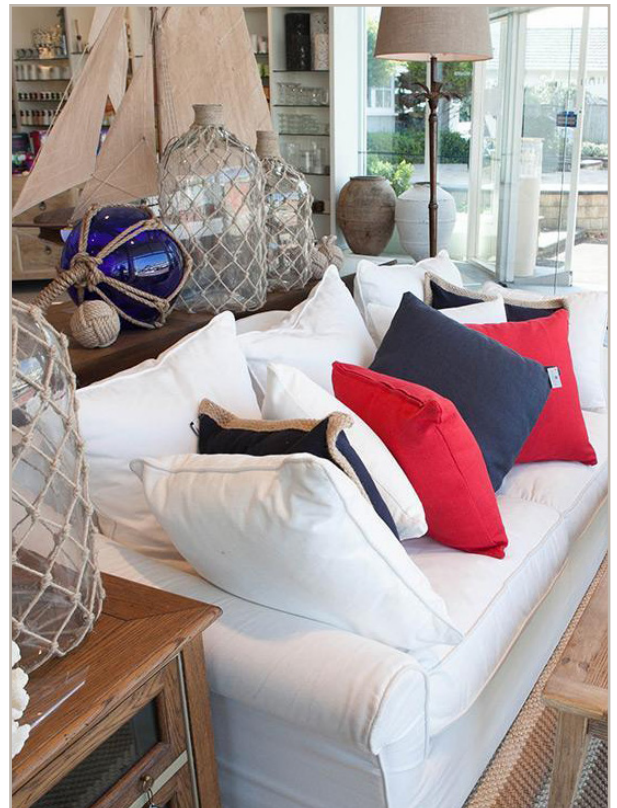

VERMONT LOUNGE & SLIPCOVERS

The contemporary design of the Vermont Lounge goes well with classic and modern interiors.

More information:

- Delivered in latte slip cover
- Slipcovers available in white (cotton or linen), oatmeal (cotton), latte (linen/cotton blend), brey (linen/cotton blend), navy (linen/cotton blend), grey (linen/cotton blend) & aqua (linen/cotton blend)
 - Australian pine timber frame & foam & feather inserts
 - Dry clean only
 - Made in China

FURN001431

Internal length: 158
Internal width: 54