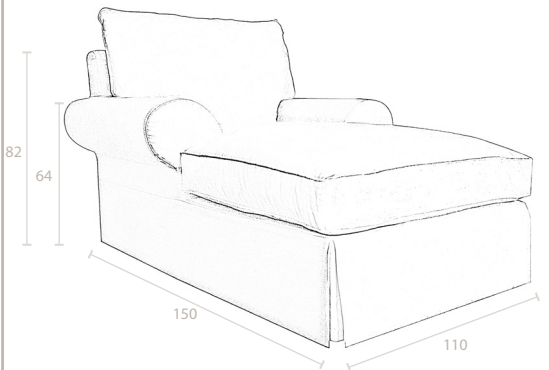

VERMONT CHAISE LOUNGE & SLIPCOVERS

The contemporary design of the Vermont Chaise Lounge compliments classic and modern interiors.

More information:

- Delivered in latte slip cover
- Slipcovers available in white (cotton or linen), oatmeal (cotton), latte (linen/cotton blend), navy (linen/cotton blend), grey (linen/cotton blend)
- Australian pine timber frame & foam & feather inserts
 - Dry clean only
 - Made in China

FURN547

Internal length: 115
Internal width: 55

cm