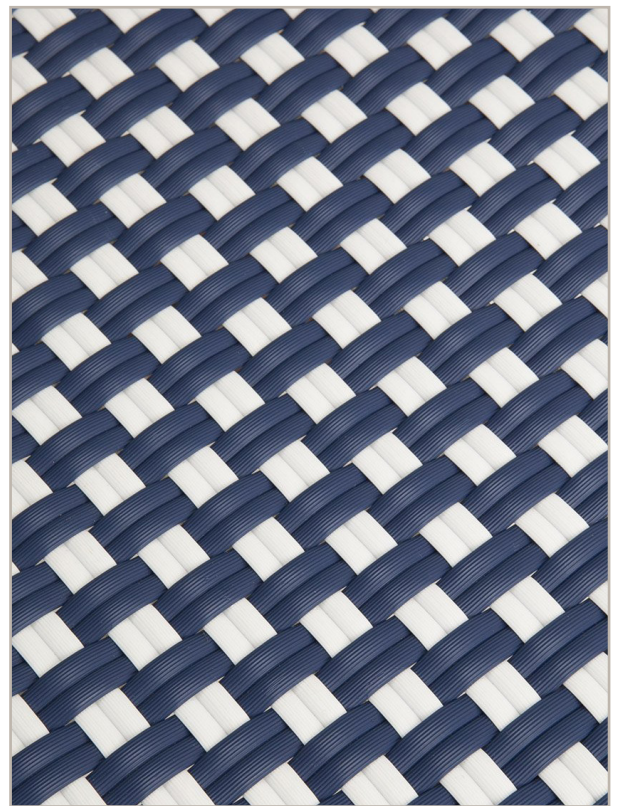

St Tropez

ST TROPEZ SIDE CHAIR 2X2 NAVY

With a chic navy and white woven design and bamboo frame, these chairs look like they are straight from the French Riviera.

More information:

- Made from bamboo & polypropylene
- Brown stain finish (some variation will occur)
 - Not suitable for outdoor use
 - Spot clean with damp sponge
 - Made in Indonesia

FURN001377

Seat length: 40cm
Seat depth: 47cm