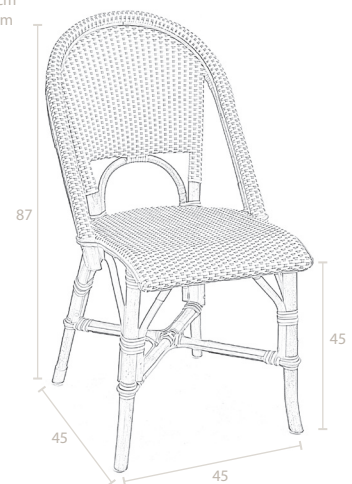

## ST TROPEZ SIDE CHAIR 1X1 GREY

Woven from durable polypropylene in grey and white, these stylish chairs have a natural bamboo frame and are inspired by the chic style of the French Riviera.

**More information:**

- Made from bamboo & polypropylene
- Brown stain finish (some variation will occur)
  - Not suitable for outdoor use
  - Spot clean with damp sponge
  - Made in Indonesia

FURN001374

Seat length: 40cm  
Seat depth: 47cm

cm