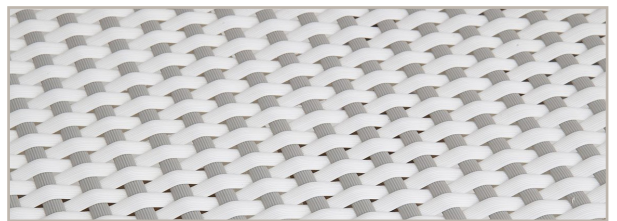

## ST TROPEZ SIDE CHAIR 1X1 GREY

Woven from durable polypropylene in grey and white, these stylish chairs have a natural bamboo frame and are inspired by the chic style of the French Riviera.

**More information:**

- Made from bamboo & polypropylene
- Brown stain finish (some variation will occur)
  - Not suitable for outdoor use
  - Spot clean with damp sponge
  - Made in Indonesia

FURN001374

Seat length: 40cm  
Seat depth: 47cm