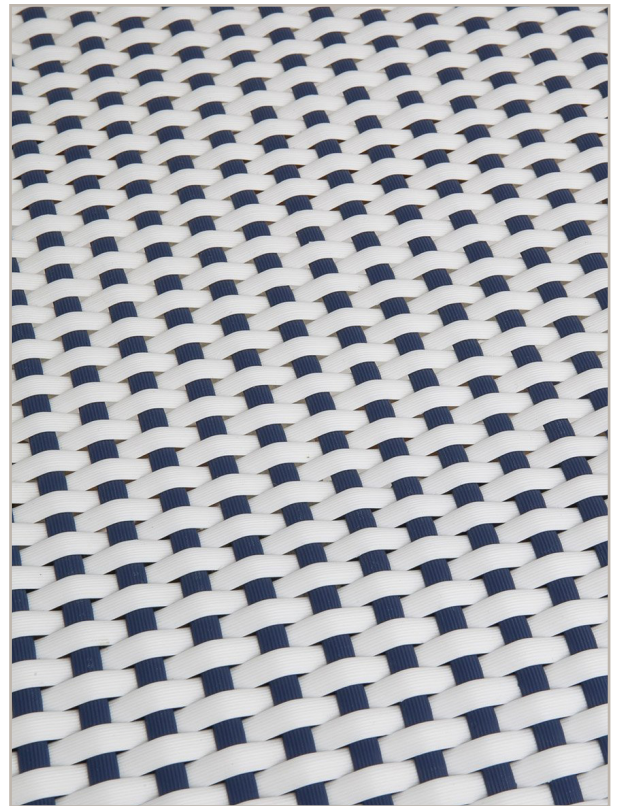

## ST TROPEZ COUNTER STOOL 1X1 NAVY

Liven up your breakfast bar with these French Riviera inspired navy and white stools that have a natural bamboo frame.

**More information:**

- Made from bamboo & polypropylene
- Brown stain finish (some variation will occur)
  - Not suitable for outdoor use
  - Spot clean with damp sponge
  - Made in Indonesia

FURN001380

Seat length: 40cm  
Seat depth: 47cm