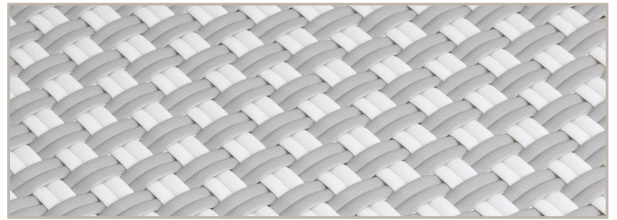

St Tropez

ST TROPEZ ARMCHAIR 2X2 GREY

Relax French Riviera style in these chic grey and white patterned armchairs that are inspired by the charming cafes of St Tropez.

More information:

- Made from bamboo & polypropylene
- Brown stain finish (some variation will occur)
 - Not suitable for outdoor use
 - Spot clean with damp sponge
 - Made in Indonesia

FURN001385

Seat length: 41cm
Seat depth: 44cm