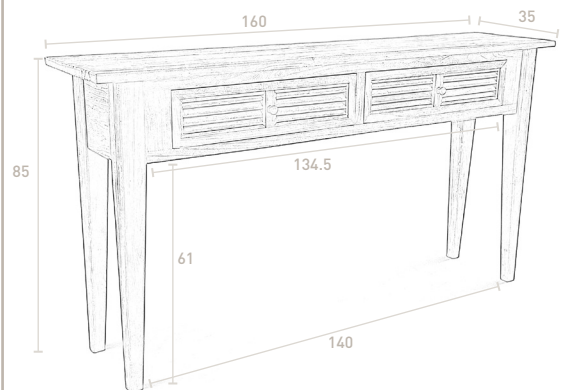

## ELM LOUVRE TWO DRAWER CONSOLE

These elegant elm consoles provide plenty of storage with two louvre fronted drawers as well as plenty of space on top to create a beautiful display. The slim design makes these consoles ideal for entrances or hallways.

**More information:**

- Crafted from Elm
- Metal hardware
- Dust with cloth
- Spot clean with damp sponge
- Made in China

FURN001788

Drawer size: 55.5L x 23W x 12.5H

cm