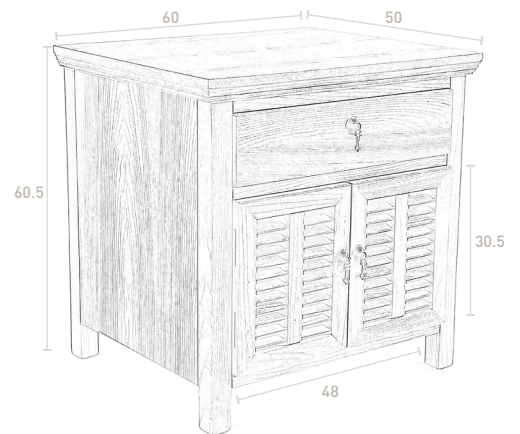

## ELM LOUVRE BEDSIDE TABLE

Crafted from elm this bedside table features a drawer and louvered doors for plenty of storage and a classically elegant look.

**More information:**

- Crafted from Elm
- Metal hardware
- Dust with cloth
- Spot clean with damp sponge
- Made in China

FURN525

Drawer size: 44.5L x 40W x 9.5H

cm

Prices correct at time of print and subject to change.

www.alfrescoemporium.com.au • Collaroy, NSW: T +612 9919 0601 • Bundall, QLD: T +617 5527 6566

UPDATED: 09/11/2020