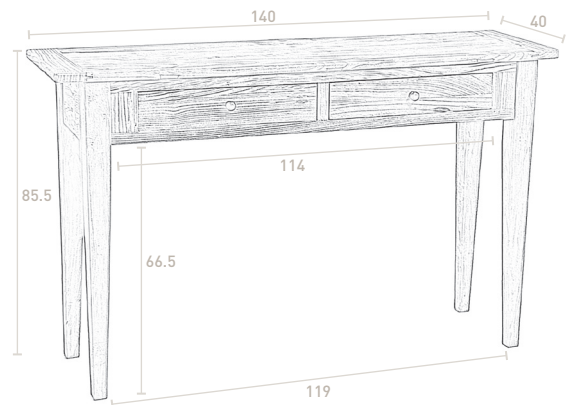

Elm Collection

ELM CONSOLE TWO DRAWER

Crafted from elm with a textural grain, this two drawer console will compliment most interiors and looks fantastic in a hallway, entry or living room.

More information:

- Crafted from elm
- Dust with cloth
- Spot clean with damp sponge
- Made in China

FURN001662

Drawer size: 45.5L x 27.5W x 7.5H

cm