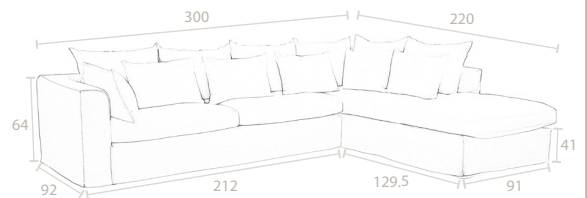

Clara Collection

CLARA MODULAR LOUNGE RIGHT WHITE

A timeless addition to your home, the Clara Modular Lounge is a stunning piece that will compliment all interior styles.

More information:

- Feather & foam fill
- Dry clean only
- Australian pine frame
- Made in China
- Includes two slipcovers, one white & one latte
- Delivered pre-covered in latte slipcover
 - White slipcover: 100% linen
 - Latte slipcover: linen & cotton blend

FURN001905 (Modular Right Lounge & White Slipcover), FURN001749 (White Slipcover Only)

Internal length without cushions: 267
Internal width with back cushions: 54
Internal chaise depth with cushions: 180

cm