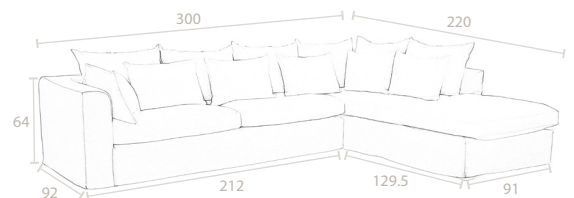

## CLARA MODULAR LOUNGE RIGHT LATTE

A timeless addition to your home, the Clara Modular Lounge is a stunning piece that will compliment all interior styles.

**More information:**

- Feather & foam fill
- Dry clean only
- Australian pine frame
- Made in China
- Delivered pre-covered in latte slipcover
- Latte slipcover: linen & cotton blend
- The lounge will be delivered pre-covered in the latte slipcovers

FURN753 (Modular Right Lounge & Latte Slipcover), FURN001009 (Latte Slipcover Only)

Internal length without cushions: 267  
Internal width with back cushions: 54  
Internal chaise depth with cushions: 180

cm