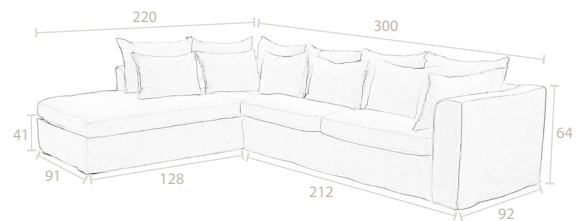

## CLARA MODULAR LOUNGE LEFT LATTE

Available in left and right configurations, the Clara Modular Lounge is upholstered in removable latte linen slipcovers to allow for easy cleaning. The neutral colour will compliment your existing furnishings and the best part is you can dress the sofa up with any cushions that take your fancy.

Internal length without cushions: 267  
Internal width with back cushions: 54  
Internal chaise depth with cushions: 180

cm