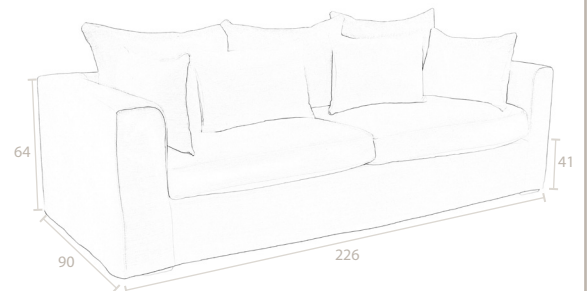

Clara Collection

CLARA LOUNGE TWO SEATER WHITE

The contemporary, yet timeless beauty of the Clara Two Seater, is exquisitely showcased in the stunning crisp white hue of this luxurious lounge.

More information:

- Feather & foam fill
- Dry clean only
- Australian pine frame
- Made in China
- Includes two slipcovers, one white & one in latte
- Delivered pre-covered in latte slipcover
 - White slipcover: 100% linen
 - Latte slipcover: linen & cotton blend

FURN001945 (Two Seater Lounge & White Slipcover), FURN001880 (White Slipcover Only)

Internal length with cushions: 186
Internal width with back cushions: 54

cm