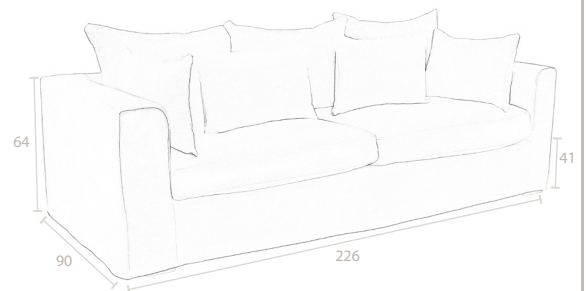

## CLARA LOUNGE TWO SEATER LATTE

This luxurious Clara Two Seater Lounge is beautifully upholstered in a stunning Latte coloured linen blend fabric, exuding a neutral and earthy elegance perfect for any style home.

FURN001875 (Two Seater & Latte Slipcover), FURN001879 (Latte Slipcover Only)

Internal length with cushions: 186  
Internal width with back cushions: 54

cm