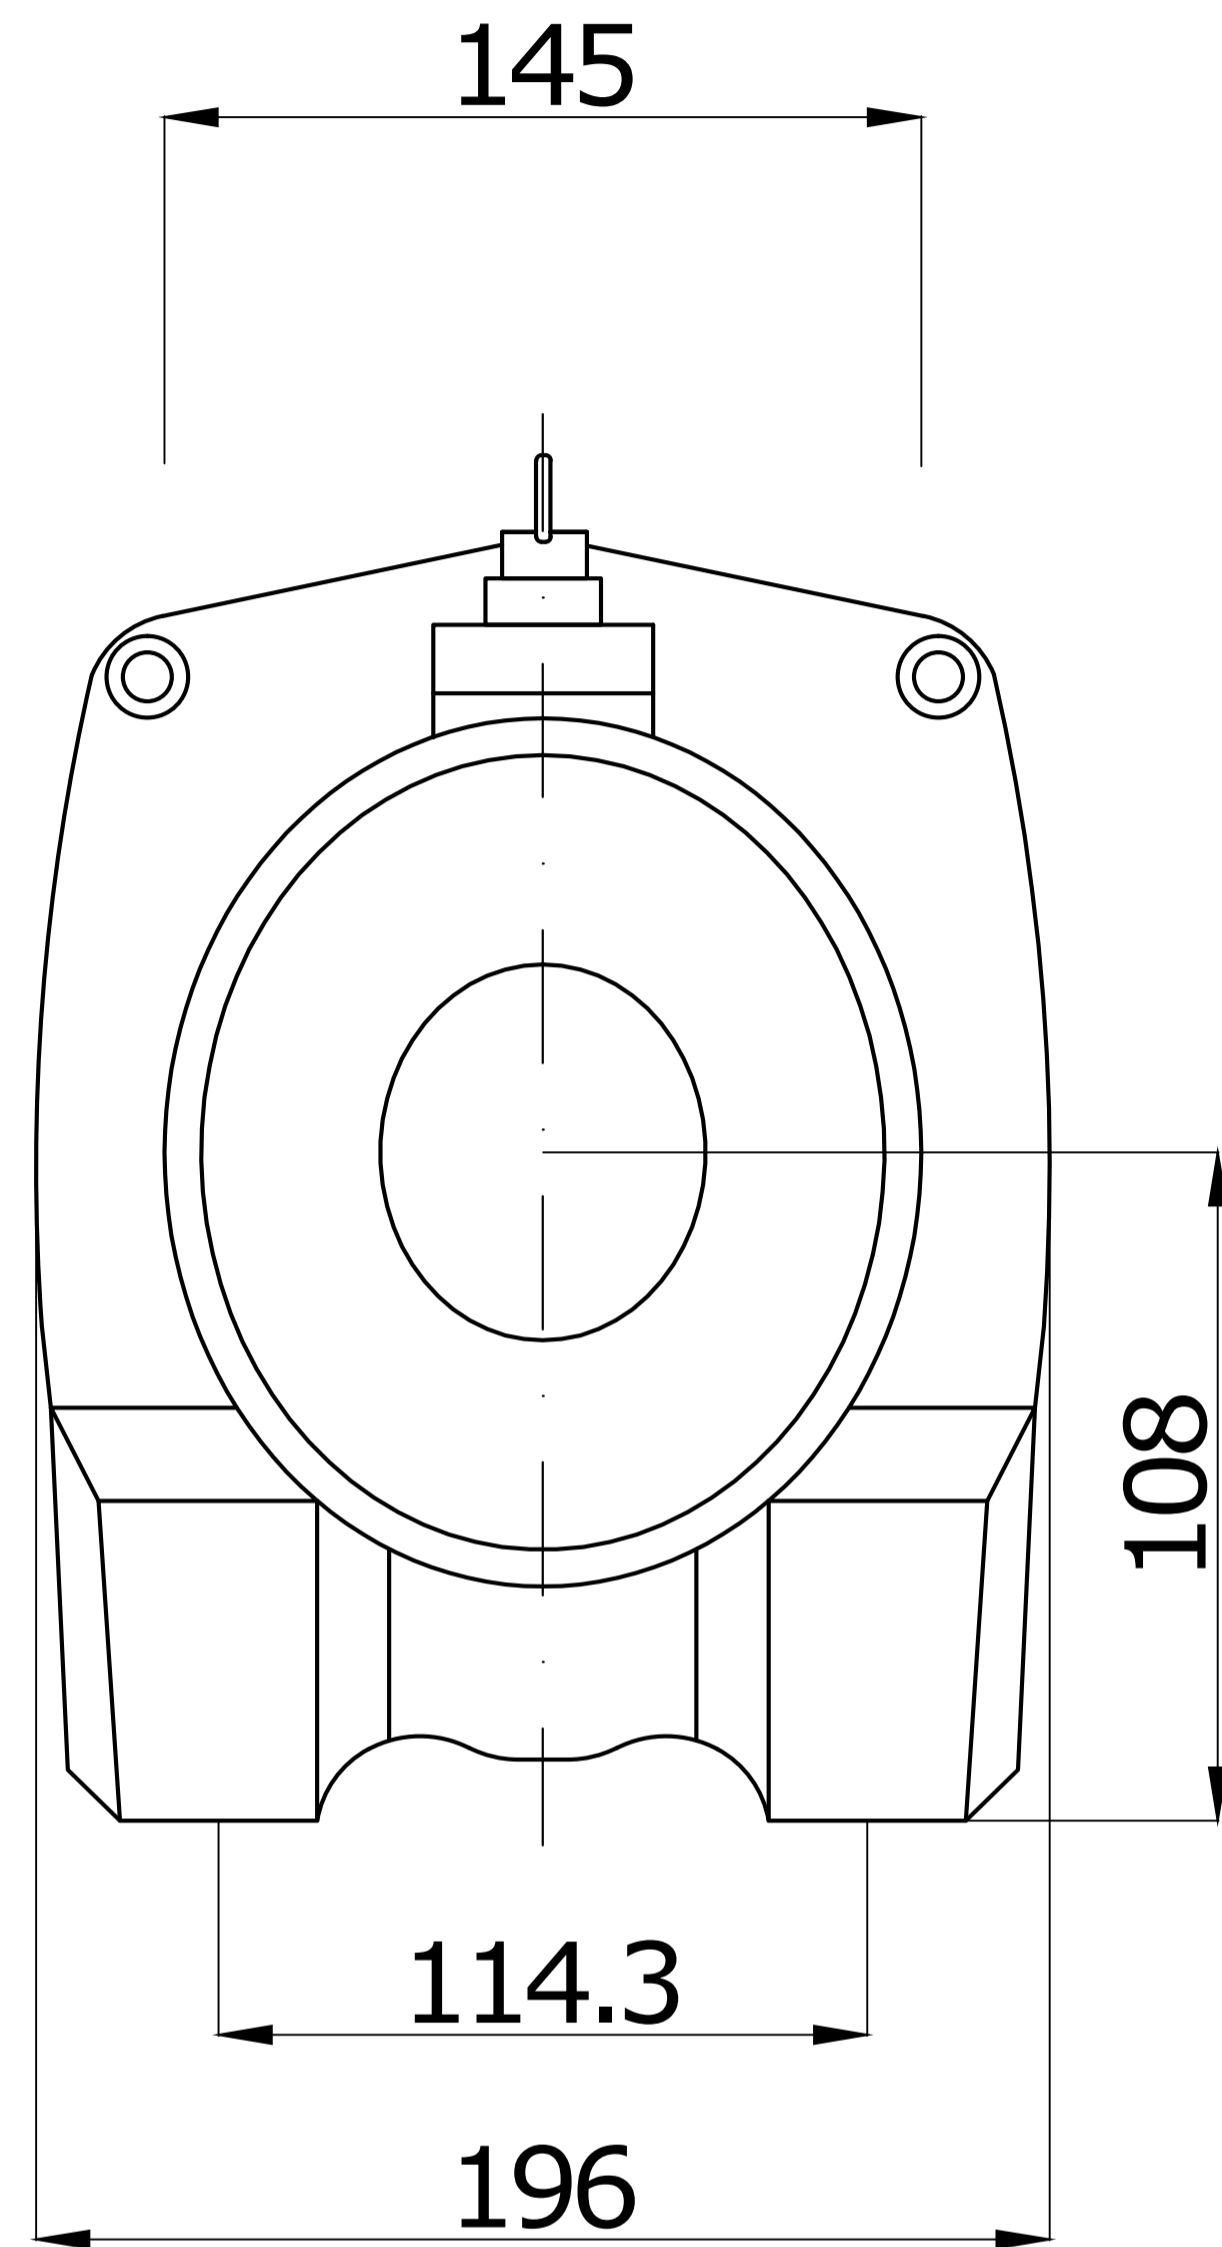

25,000Lb/30m & 17,000Lb/45m Winches

www.Sherpa4x4.com.au