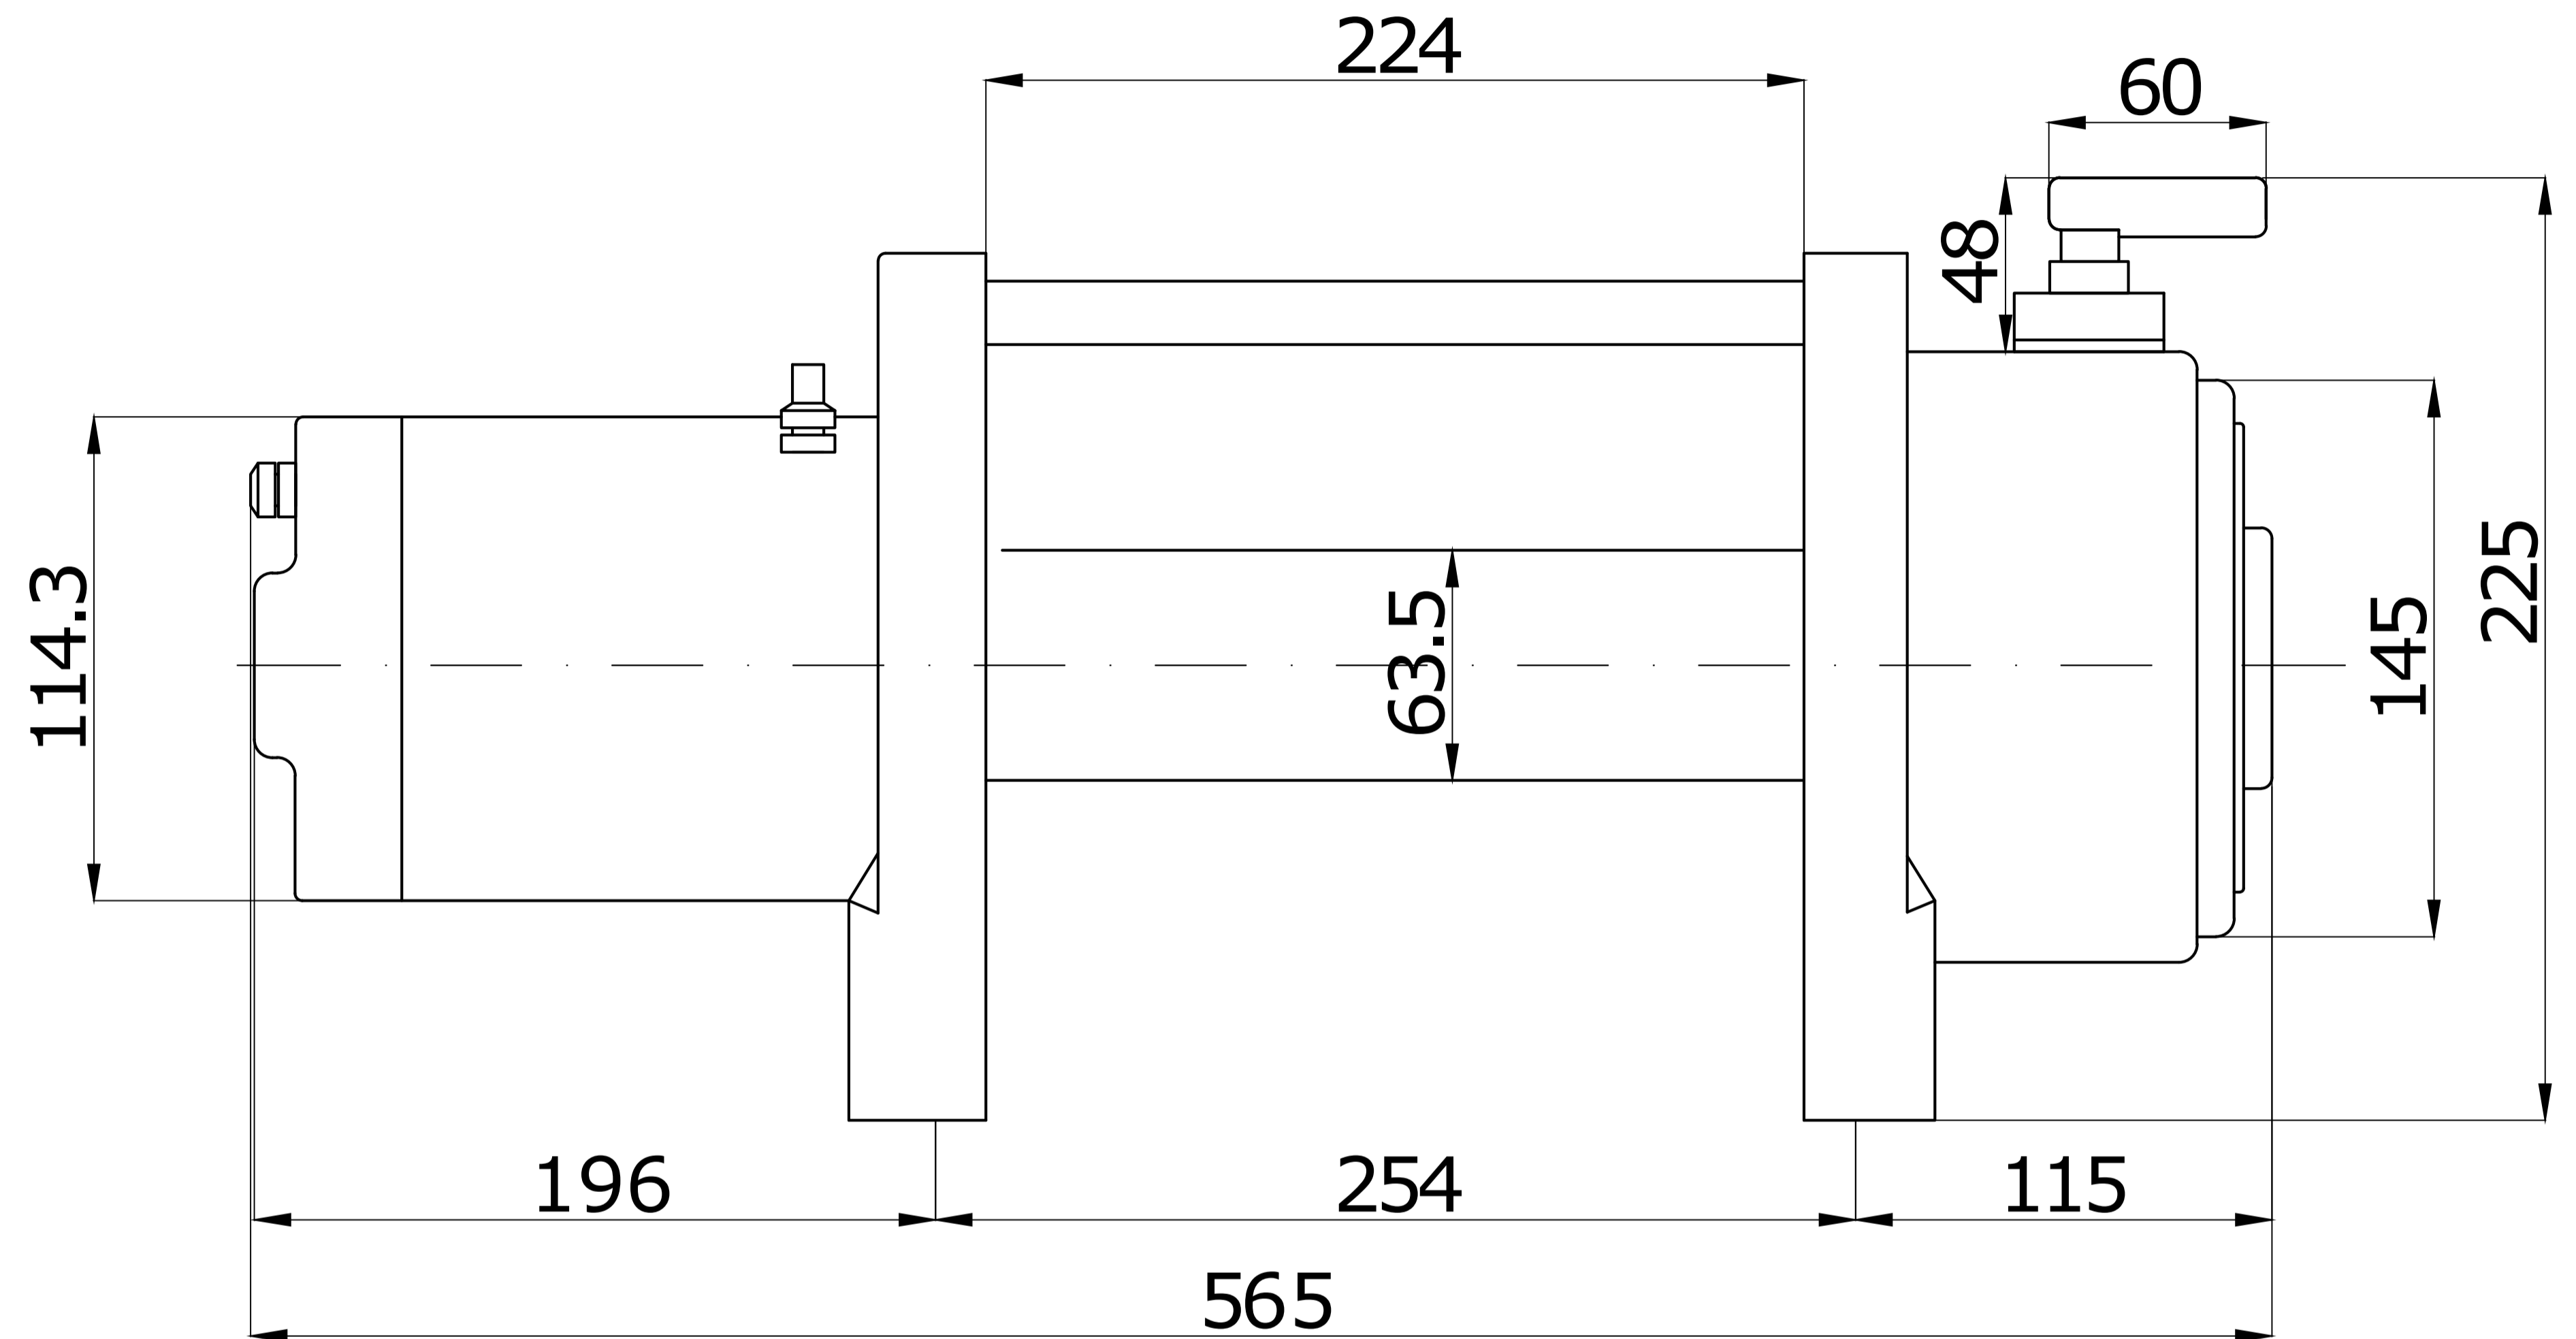

25,000Lb/30m & 17,000Lb/45m Winches

www.Sherpa4x4.com.au