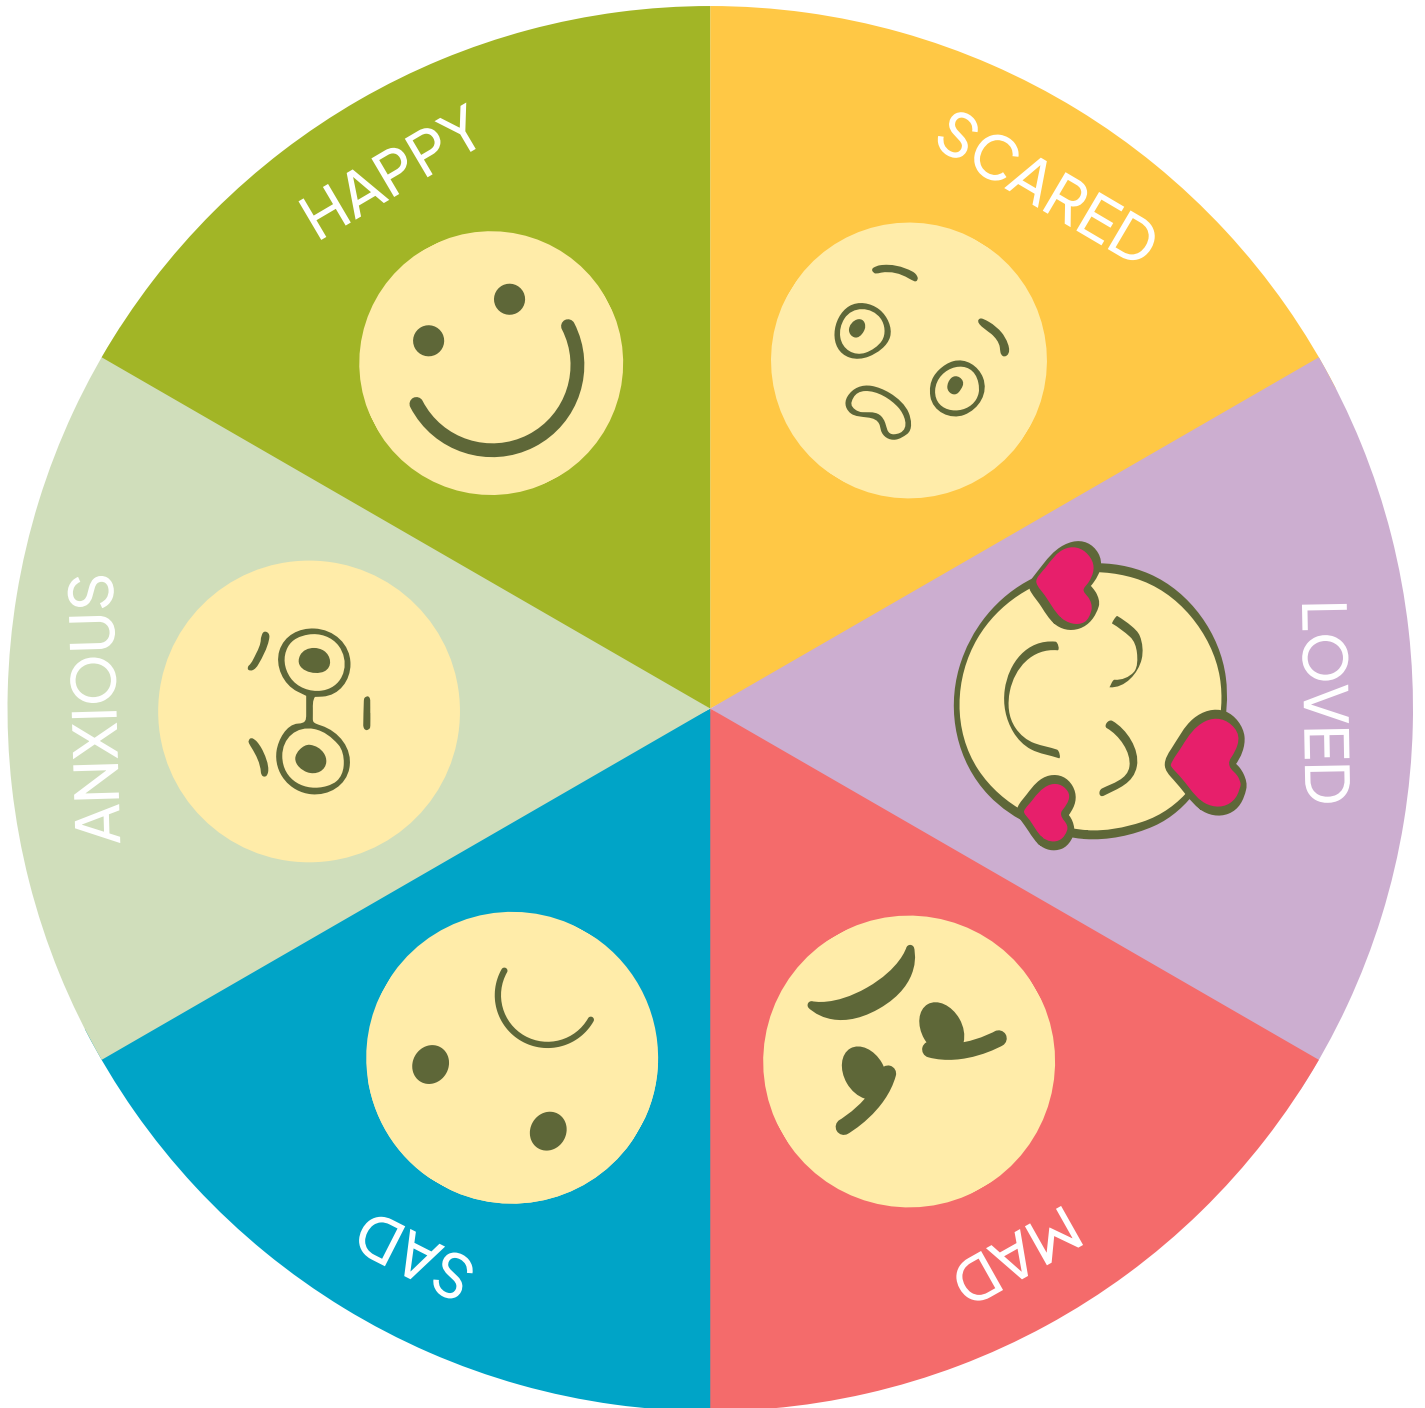

The wheel of emotions

for ages 1 - 4 years

The wheel of emotions

color each emotion