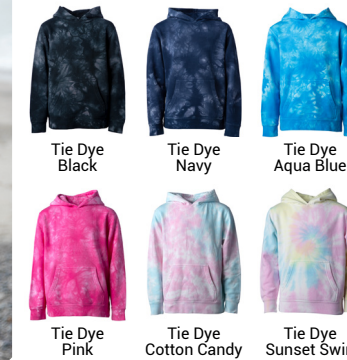

Tie Dye Black Tie Dye Navy Tie Dye Aqua Blue
Tie Dye Pink Tie Dye Cotton Candy Tie Dye Sunset Swirl

Sizes: XS-XL