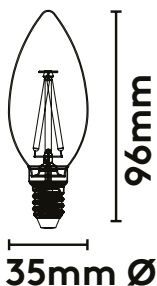

SPECIFICATION

**WINNIE (GOLD)
 FILAMENT LED LIGHT BULB**

WattNott is a range of LED filament bulbs by Plumen. We've taken classic bulb shapes, given them individual characters, a modern design twist and vibrant packaging. They're an energy efficient replacement for the energy-hungry squirrel cage filament bulb. All of the bulbs in the range are fully dimmable and available in 'Warm' and 'Super Warm' to give you exactly the light you want.

B35

PRODUCT PERFORMANCE

Light Colour	Super Warm White
Power Consumption	4.3 Watt Equivalent to a 25W incandescent
Lumen Output	250lm
Lifetime	25,000 Hours
Dimmable	Yes
Colour Temperature	2200K (Super Warm White)
Switching Cycles	More than 30,000
Warm-Up Time	Instant Full Light
Power Factor	0.94
Lumen Maintenance	88% after 6,000 hours
Colour Rendering	Greater Than 85
EU Energy Rating	Class A+

PRODUCT DETAILS

Designer	PLUMEN
Year of Design	2016
Lamp Dimensions	35mm x 35mm x 96mm
Packaging Dimensions	37mm x 37mm x 100mm
Material	Glass and Aluminium
Colour	Gold
Fitting	E14 Screw 230V
Product Code	E14 1203260383
Bar Code	E14 5707823564096