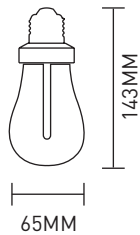

SPECIFICATION SHEET

PLUMEN 002 LED LOW ENERGY LIGHT BULB

ORIGINAL

The Plumen 002 LED has the same unique bulb design of the Original 002 with its minimal form and sweeping shapes that bring style and warmth to any space. The 002 LED exploits new technology to use a lower, more economical wattage but retains its subtle colour. The developments in the product mean the new bulb is now compatible with dimmer switches, giving the user the ability to control the lighting to fit their mood.

PRODUCT PERFORMANCE

Light Colour	Super warm white
Power Consumption	6 Watt Equivalent to a 35W incandescent
Lumen Output	390
Lifetime	20,000 Hours
Dimmable	Yes
Colour Temperature	2100K (Super warm white light)
Switching Cycles	> 100,000
Warm-Up Time	Instant full light
Power Factor	> 0.9
Lumen Maintenance	> 70% after 6,000 hours
Colour Rendering	> 85
EU Energy Rating	Class A+

PRODUCT DETAILS

Designer	HULGER
Year of Design	2014
Lamp Dimensions	143mm x 65mm
Packaging Dimensions	145mm x 80mm x 70mm
Material	Glass and Ceramic
Colour	N/A
Fitting	E27 Screw 230v
Product Code	E27 1803020523
Bar Code	E27 5060282529120