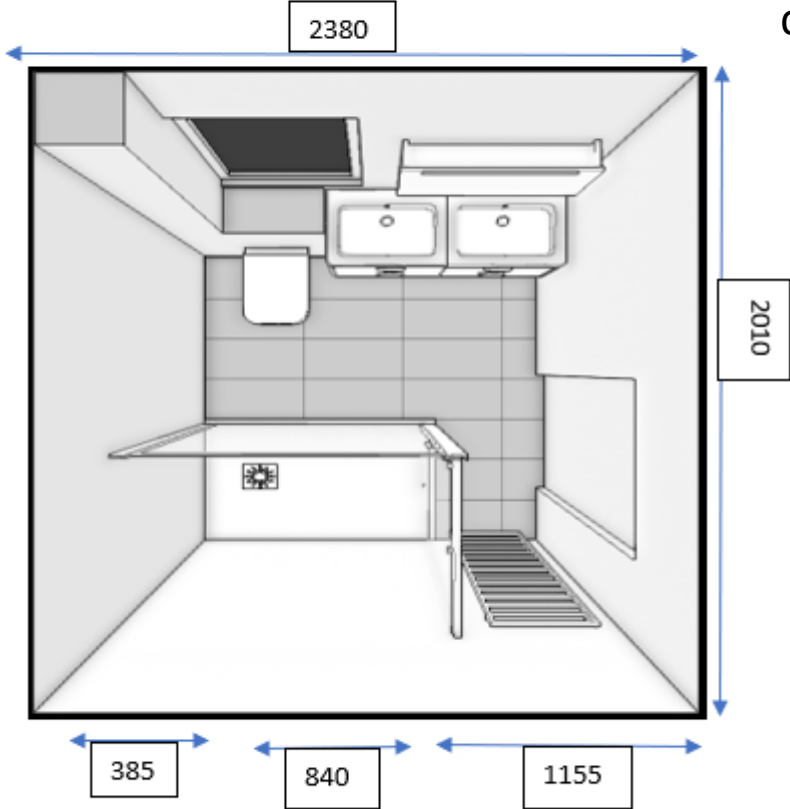

tiles and **stone**
direct

ENSUITE

Ensuite			
number	qty	product	Ptc
	1	1 1200 x 900 stone tray	326
	2	1 1200 sliding door and panel complete	675
	3	1 Design curve sink 1200 indigo	1340
	4	1 Back to wall pan and soft close seat	315
	5	1 500mm wc unit	161
	6	1 Concealed cistern	181
	7	1 Pack of 10 tropical pattern tiles	220
	8	1 Off white tiles 1.5m2	44.55
	9	1 4m2 of of whit sparkle quartz floor tile	319
	10	1 Ebony round shower thermostatic	220
	11	1 Ohio tap	80
		Total	3881
		- 15 %	£3298.85
		Delivery 1 -2 weeks	

Ensuite

Shower tray to change as per quote to 1200 x 900

- 1400 x 900 Shower and enclosure
- 502 x 853 x 235 Wc unit
- Shower Electric design to be discussed
- 1200 Vanity unit with Mirror above, still to be discussed