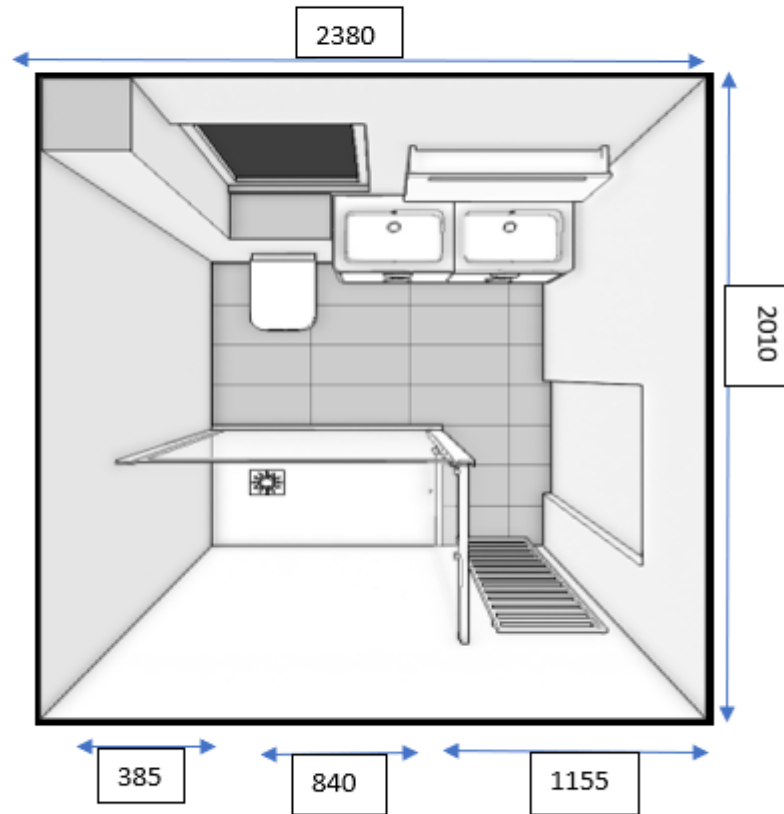

tiles and **stone**
direct

ENSUITE

Ensuite			
number	qty	product	Ptc
	1	1 1200 x 900 stone tray	326
	2	1 1200 sliding door and panel complete	675
	3	1 Design curve sink 1200 indigo	1340
	4	1 Back to wall pan and soft close seat	315
	5	1 500mm wc unit	161
	6	1 Concealed cistern	181
	7	1 Pack of 10 tropican pattern tiles	220
	8	1 Off white tiles 1.5m2	44.55
	9	1 4m2 of of whit sparkle quartz floor tile	319
	10	1 Ebony round shower thermostatic	220
	11	1 Ohio tap	80
		Total	3881
		- 15 %	£3298.85
		Delivery 1 -2 weeks	

Shower tray to change as per quote to 1200 x 900

- 1400 x 900 Shower and enclosure
- 502 x 853 x 235 Wc unit
- Shower Electric design to be discussed
- 1200 Vanity unit with Mirror above, still to be discussed