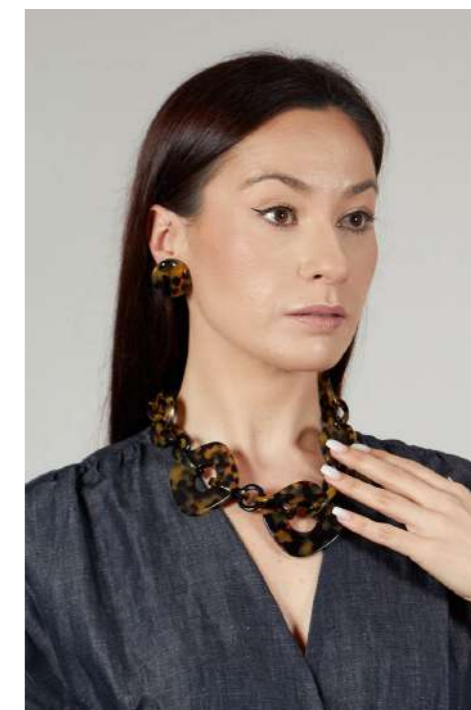

Ricciolo Earrings in Blue
63677
£63

Tropical Eardrop Earrings in Cream
63685
£82

Spotted Earrings in Tortoise Shell
63686
£51

Tropical Square Choker Necklace in Tortoise Shell
63693
£237