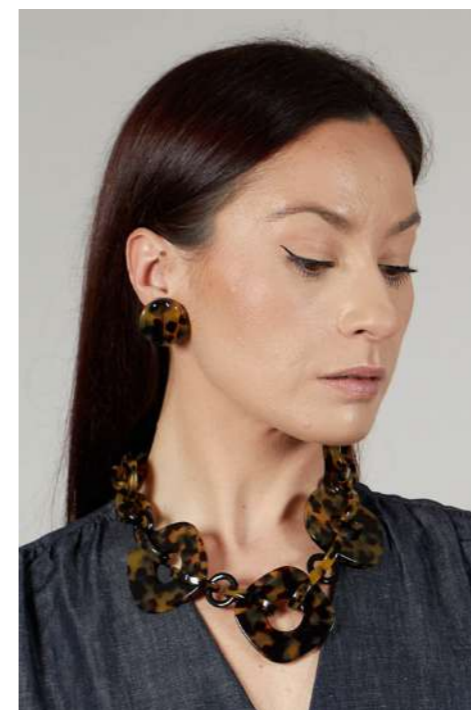

Ricciolo Earrings in Blue
63677
£63

Tropical Eardrop Earrings in Cream
63685
£82

Spotted Earrings in Tortoise Shell
63686
£51

Tropical Square Choker Necklace in Tortoise Shell
63693
£237