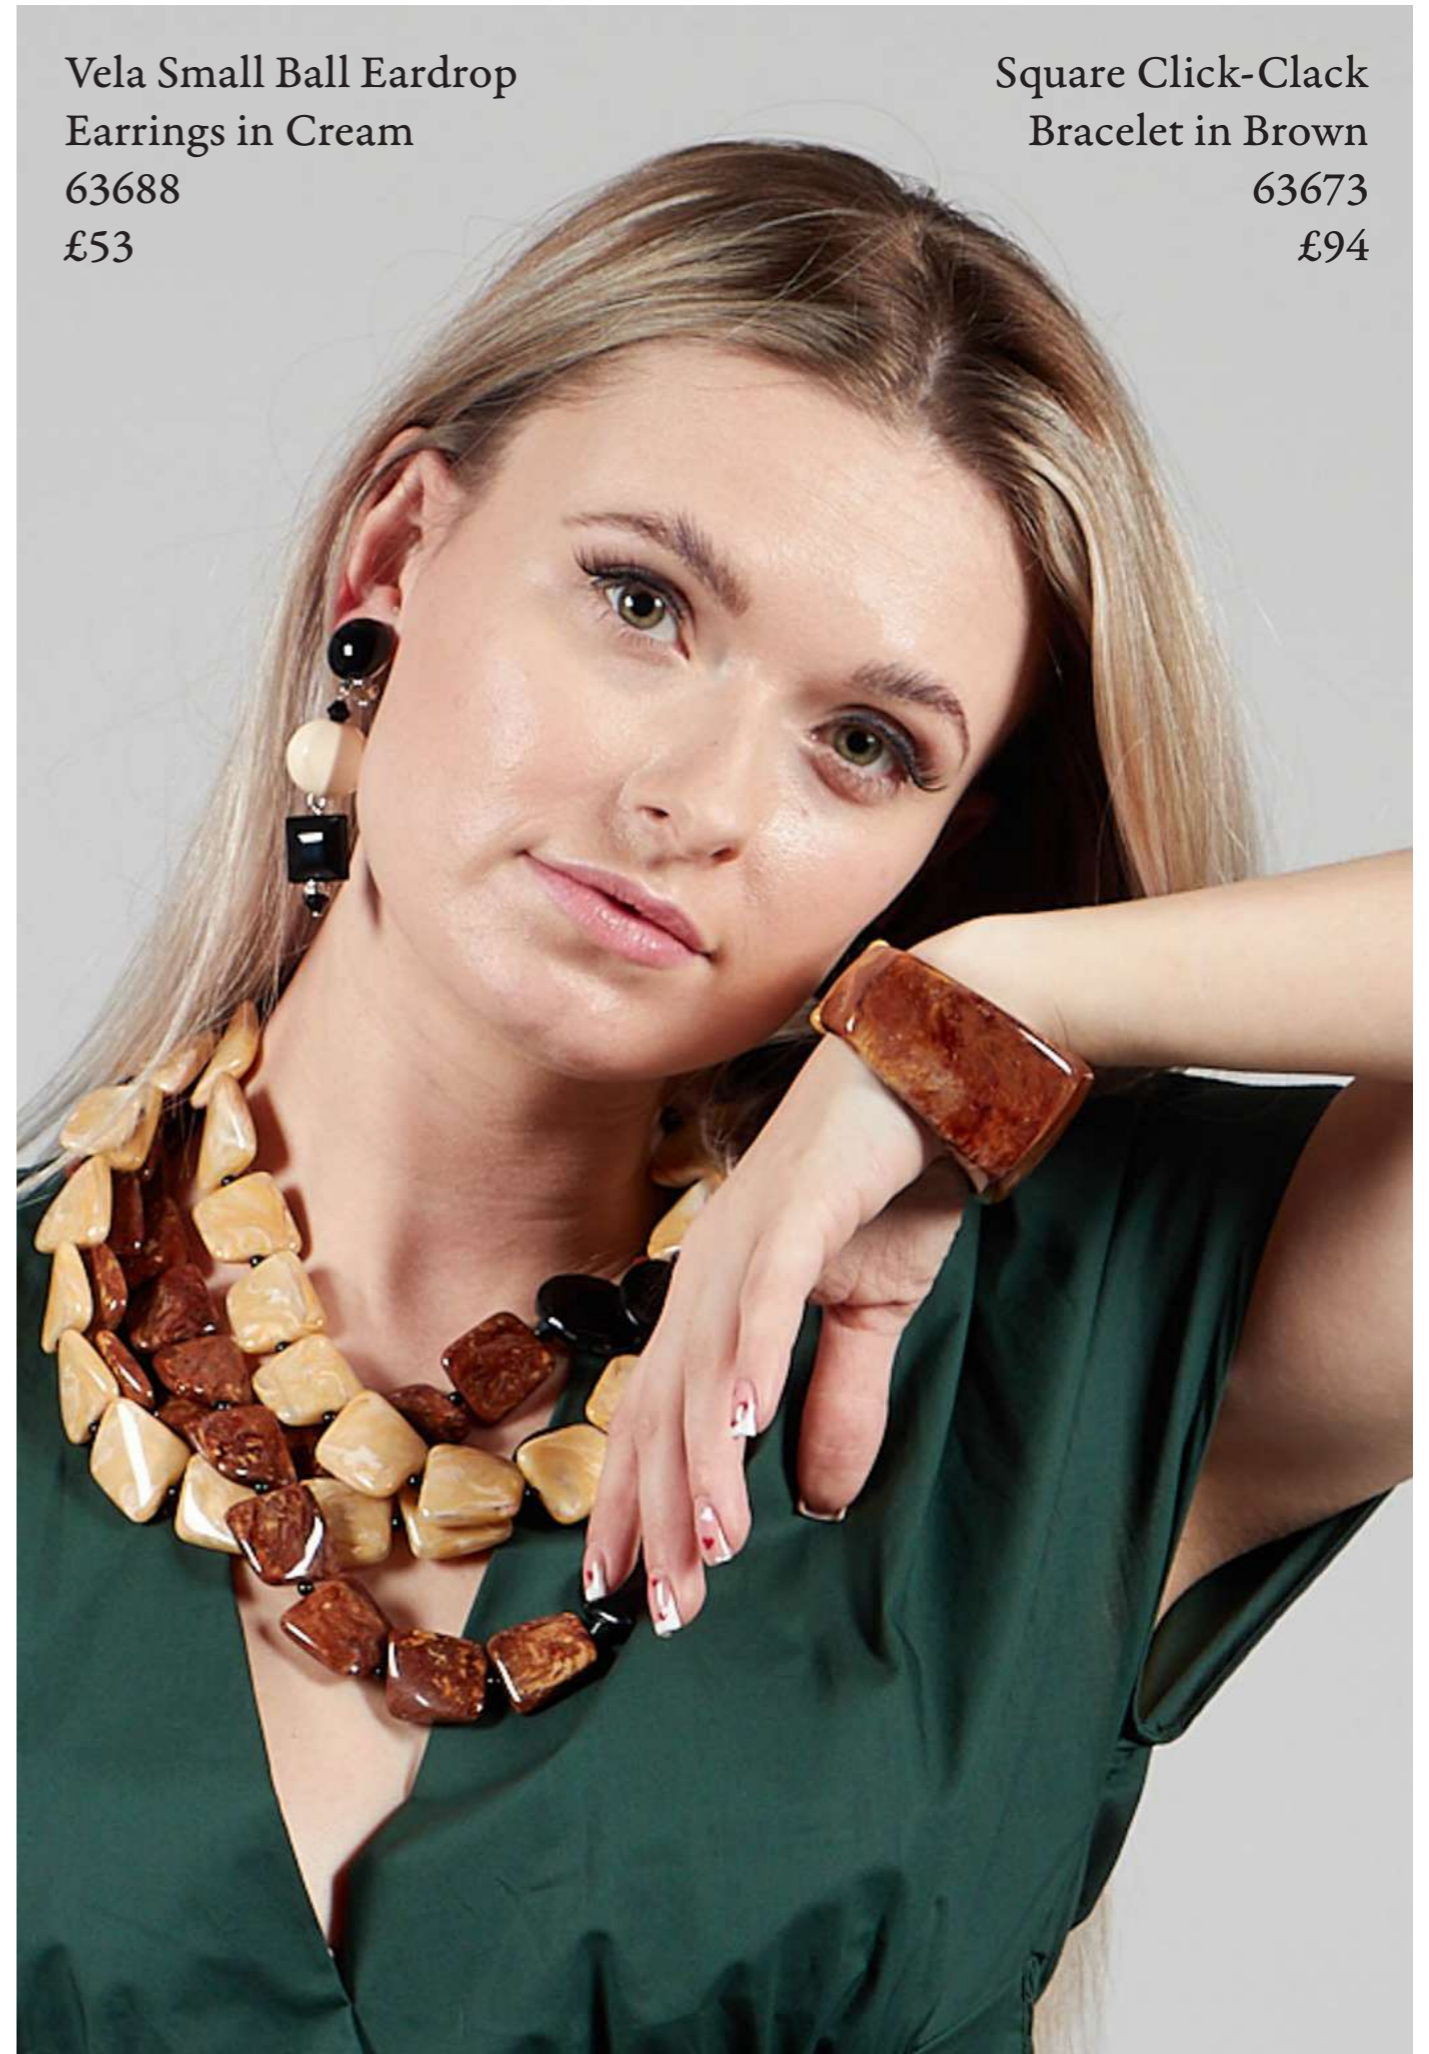

1/2 Black Border Boule  
Earrings in Cream  
63682  
£46

Oval and Boule Earrings in Brown  
63690  
£60

Two Strands Necklace in Brown  
63710  
£193

Click-Clack Bracelet in Brown  
63672  
£56

Four Strands Square Necklace in Brown  
63709  
£249

Vela Small Ball Eardrop Earrings in Cream  
63688  
£53

Square Click-Clack Bracelet in Brown  
63673  
£94