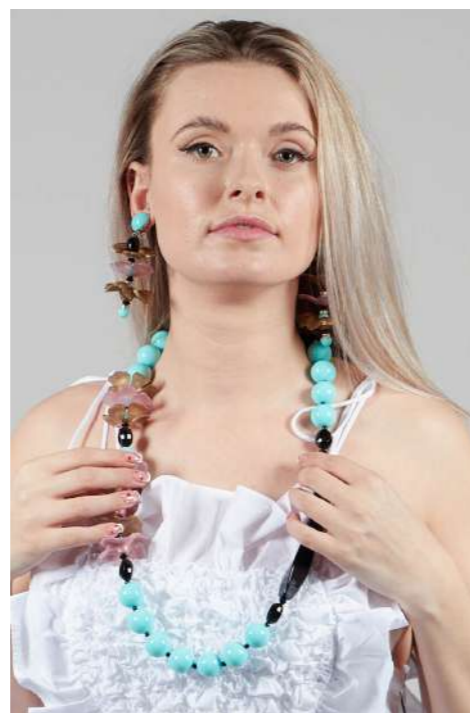

Ricciolo Pyramid Eardrop  
Earrings in Lavender  
63676  
£36

Sakura Choker Neck-  
lace in Fuschia  
63698  
£181

Sakura Choker Neck-  
lace in Lavender  
63699  
£181

Sakura Eardrop Earrings in Aqua  
63692  
£109