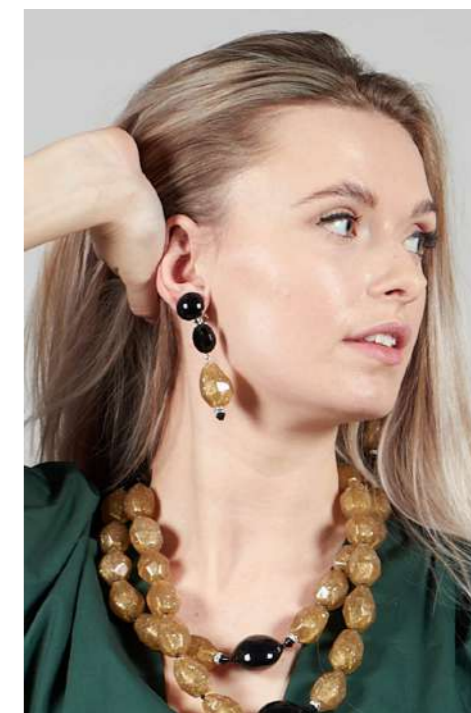

Order By Email

[customerservice@oliviamay.org](mailto:customerservice@oliviamay.org)

Chain Necklace in  
Speckled Beige  
63708  
£179

Big Chain Choker in  
Speckled Beige  
63707  
£152

Vela Big Ball Eardrop  
Earrings in Cream  
63689  
£53

1/2 Boule Earrings in  
Cream  
63681  
£36

Gemstone Square Ear-  
drop Earrings in Brown  
63687  
£51

Barbie Two Strand  
Necklace in Gold  
63704  
£186

Barbie Eardrop Earrings  
in Gold  
63680  
£48