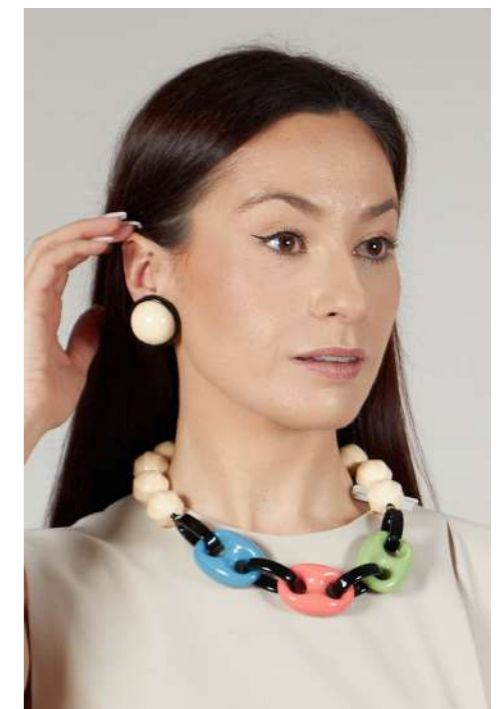

1/2 Black Border Boule
Earrings in Cream
63682
£46