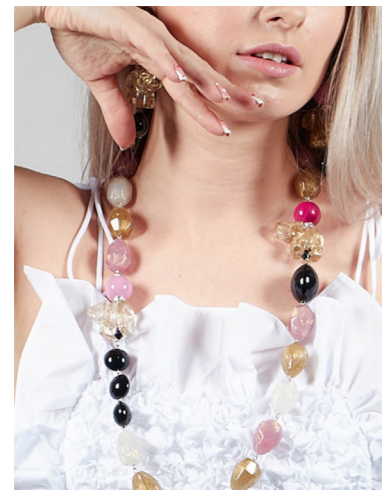

Tropical Spotted Ear-
rings in Purple
63683
£87

Tropical Bon-Bon Choker
Necklace in Purple
63705
£229

SOLD OUT

Tropical Lateral Choker
Necklace in Jade
63695
SOLD OUT

SOLD OUT

Tropical Spotted Ear-
rings in Jade
63684
SOLD OUT

Tropical Lateral Choker
Necklace in Purple
63694
£128

Barbie Long Necklace
in Metallic Pink and
Gold
63701
£174

Barbie and Elephant
Eardrop Earrings in
Lavender
63691
£63

Ricciolo Pyramid Ear-
drop Earrings in Aqua
63674
£36