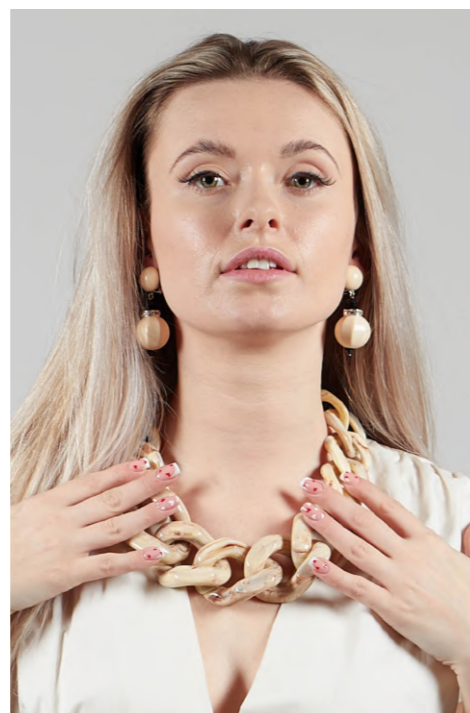

Order By Phone

01829 751600

International: +44 (0) 844 3356323

Order By Email

customerservice@oliviamay.org

Chain Necklace in
Speckled Beige
63708
£179

Big Chain Choker in
Speckled Beige
63707
£152

Vela Big Ball Eardrop
Earrings in Cream
63689
£53

1/2 Boule Earrings in
Cream
63681
£36

Gemstone Square Ear-
drop Earrings in Brown
63687
£51

Barbie Two Strand
Necklace in Gold
63704
£186

Barbie Eardrop Earrings
in Gold
63680
£48

Barbie Eardrop Earrings
in Pearl
63679
£48