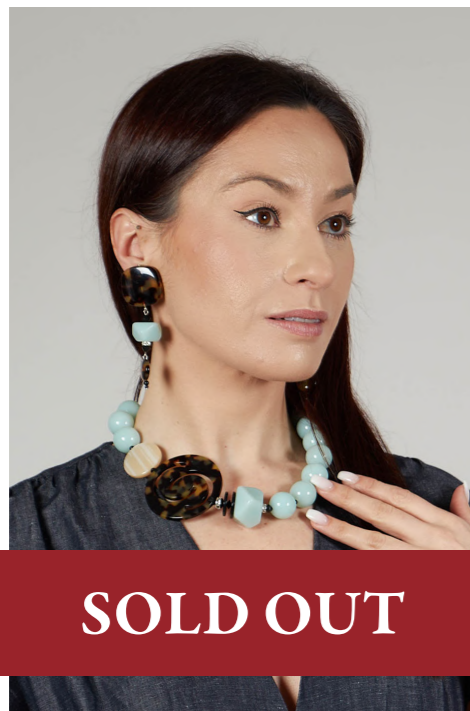

SOLD OUT

Tropical Lateral Choker
Necklace in Jade
63695
SOLD OUT