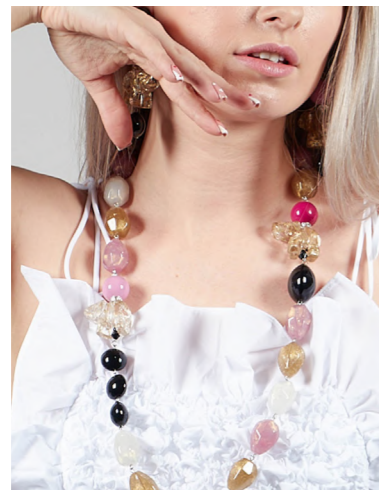

Tropical Bon-Bon Choker  
Necklace in Purple  
63705  
£229

Tropical Lateral Choker  
Necklace in Jade  
63695  
£128

Tropical Spotted Ear-  
rings in Jade  
63684  
£87

Tropical Lateral Choker  
Necklace in Purple  
63694  
£128