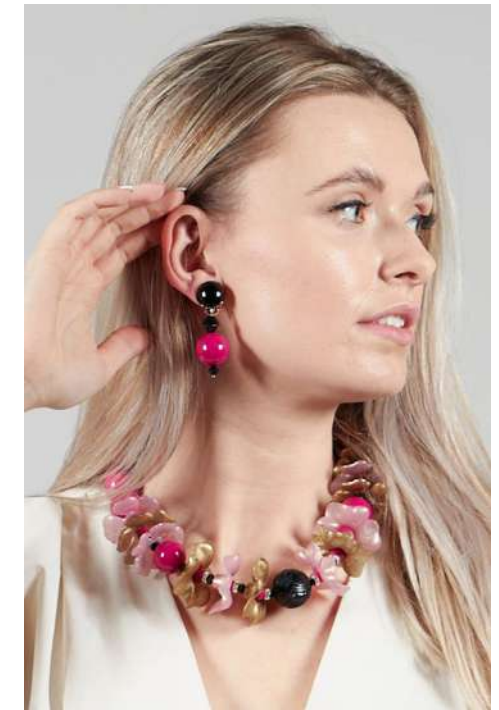

BRACELETS

Page 54

BROOCHES

Page 63

Earrings

Vela Big Ball Eardrop Earrings in Cream
63689
SOLD OUT

1/2 Boule Earrings in Cream
63681
£36

Barbie Eardrop Earrings in Pearl
63679
£48

Barbie Eardrop Earrings in Metallic Pink
63678
£48

Gemstone Square Ear-
drop Earrings in Brown
63687
£51

Barbie Eardrop Earrings
in Gold
63680
£48

Sakura Eardrop Ear-
rings in Aqua
63692
£109

Tropical Spotted Ear-
rings in Jade
63684
SOLD OUT