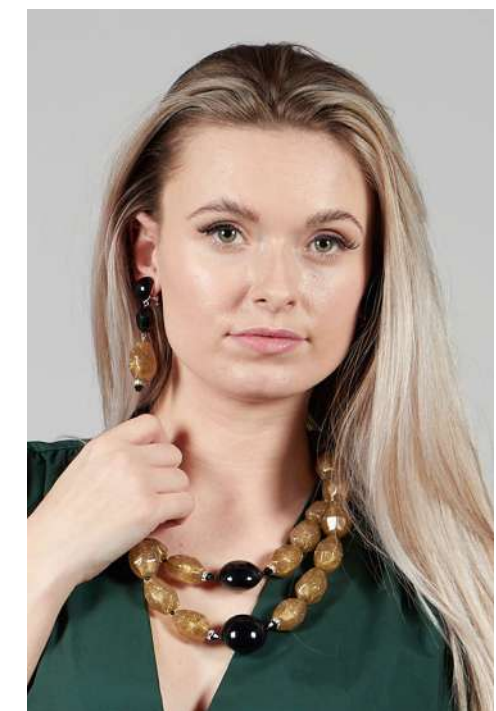

Rilievo 2 Part Hanging
Eardrops
32475
£84

Necklaces

Chain Necklace in
Speckled Beige
63708
SOLD OUT

Big Chain Choker in
Speckled Beige
63707
£152

Barbie Two Strand
Necklace in Pearl
63703
£186

Barbie Two Strand
Necklace in Gold
63704
£186