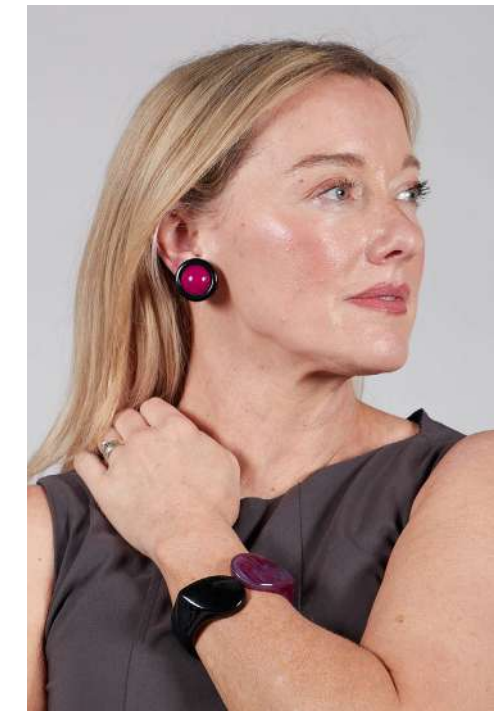

Rounded Earrings in
Black/Pink
12157
£35