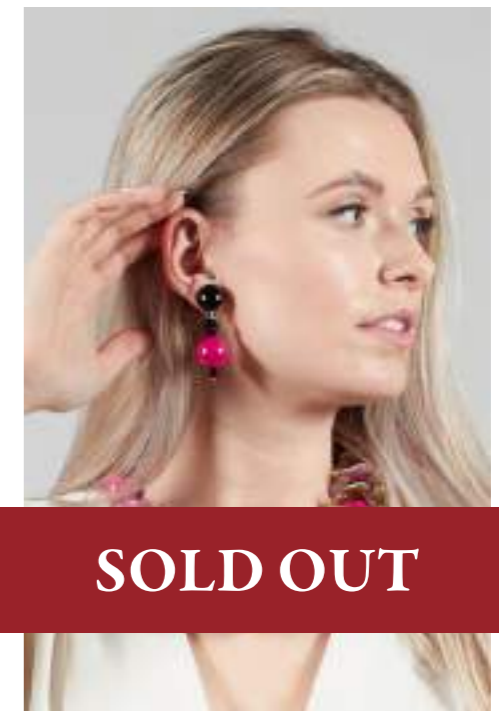

Sakura Eardrop Ear-
rings in Aqua
63692
SOLD OUT

SOLD OUT