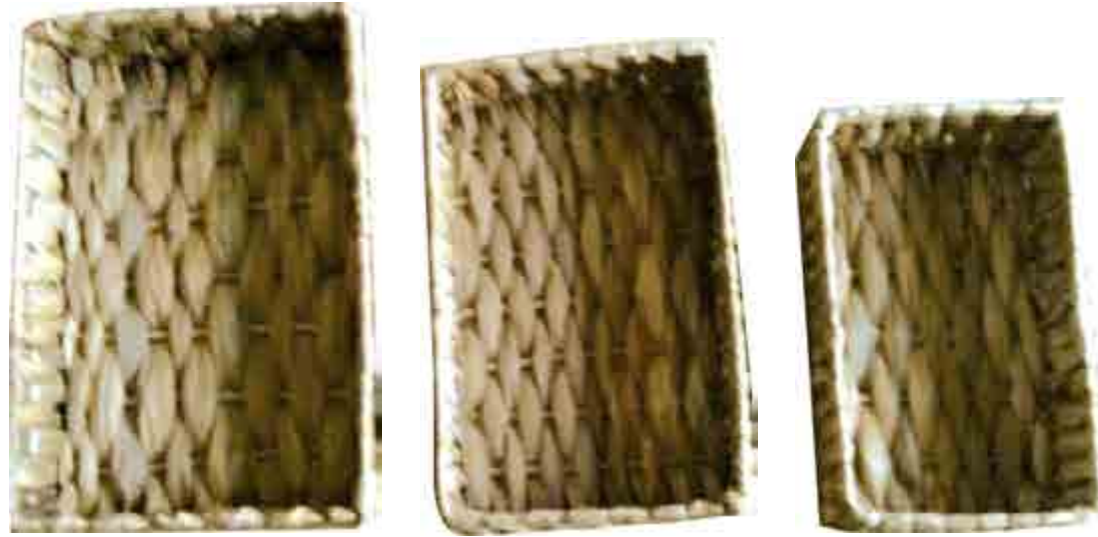

A close-up, high-angle photograph of the rim of a woven basket. The basket is made of a light brown, natural fiber, possibly straw or raffia, woven in a tight, textured pattern. The rim is finished with a slightly different weave, creating a distinct border. The lighting is soft, highlighting the texture and color variations of the fibers. The background is plain white.

Community Woven Products

For Corporate Orders

corporatesales@jacintoandlirio.com

Baskets

Item Name: Rectangular Basket Set
Item Code: CBSKT01

Item Name: Heart-Shaped Basket Set
Item Code: CBSK02

Item Code: CBSKT03

Item Code: CBSKT04

Item Code: CBSKT05

Item Code: CBSKT06

Item Code: CBSKT07

Item Code: CBSKT08

Item Code: CBSKT09
Size: 13.5" x 9.5" x 3"
with handle 8.5"

Item Code: CBSKT10

Item Code: CBSKT11