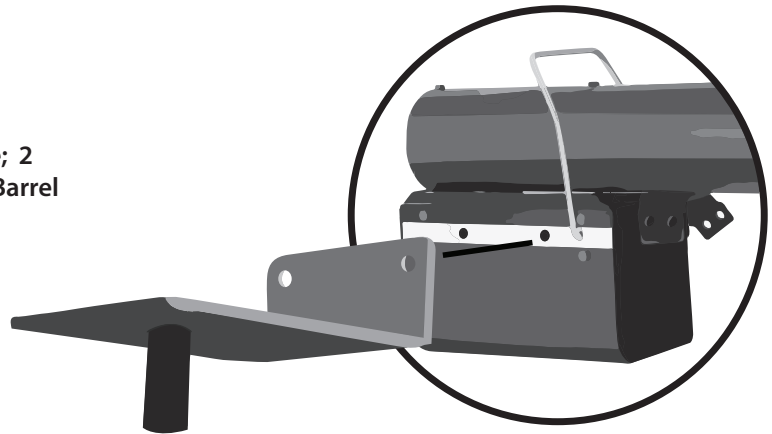

## Included In Your Package

1. Tripod Main Body with Outer Legs
2. Rotating Base with attached Spring Clip
3. Inner Extension Legs with Thumb Screws (3)
4. Chain (1)
5. Blast Deflector
6. Bolts (4). 2 longer bolts: Cannon to Rotating Base; 2 shorter bolts w/ Nuts: Blast Deflector to Extension Barrel
7. D-Ring Carabiner to Chain
8. Rotating Base to Chain Loop Nut

## Attach the Cannon

Mount the outer side of the rotating base plate to the side of the cannon with two bolts. DO NOT place the cannon on top of the rotating base plate.

## Assemble the Tripod

Insert the inner extension tube legs into the main body outer legs and secure with 3 thumb screws. Stand the tripod upright. Insert the rotating base with attached cannon into the top of the tripod and secure with chain attachment loop nut. This is a reverse threaded bolt.

Attach the blast deflector to the cannon extension barrel using the 2 shorter bolts and nuts. The nuts should be mounted inside the barrel.