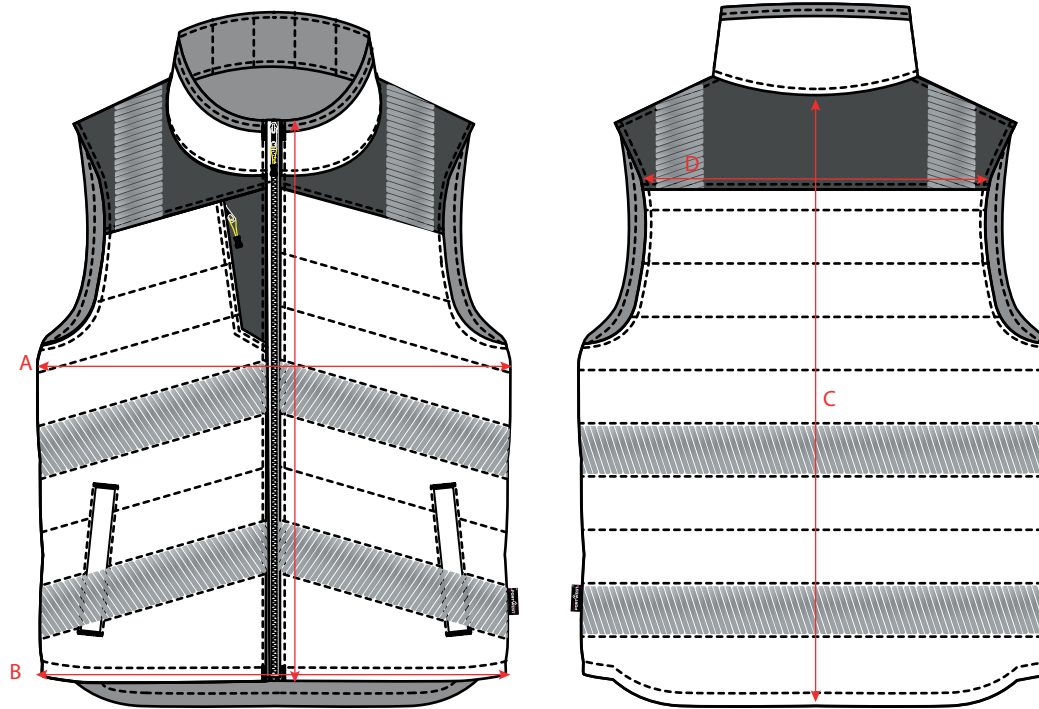

STYLE NO: PW374

DESCRIPTION: Hi-Vis Reversible Bodywarmer

FABRIC: 165% Polyester, 35% Cotton Twill Weave
245g

COLOUR: Yellow/ Black
Orange/ Black

ALL MEASUREMENTS IN CM

AREA	TO FIT	S	M	L	XL	2XL	3XL	4XL
A	Chest	54	58	62	68	72	76	80
B	Hem	52	56	60	66	70	74	78
C	Nape to Hem	73	73	75	78	80	82	84
D	Across Back	40	42	44	47	49	51	53