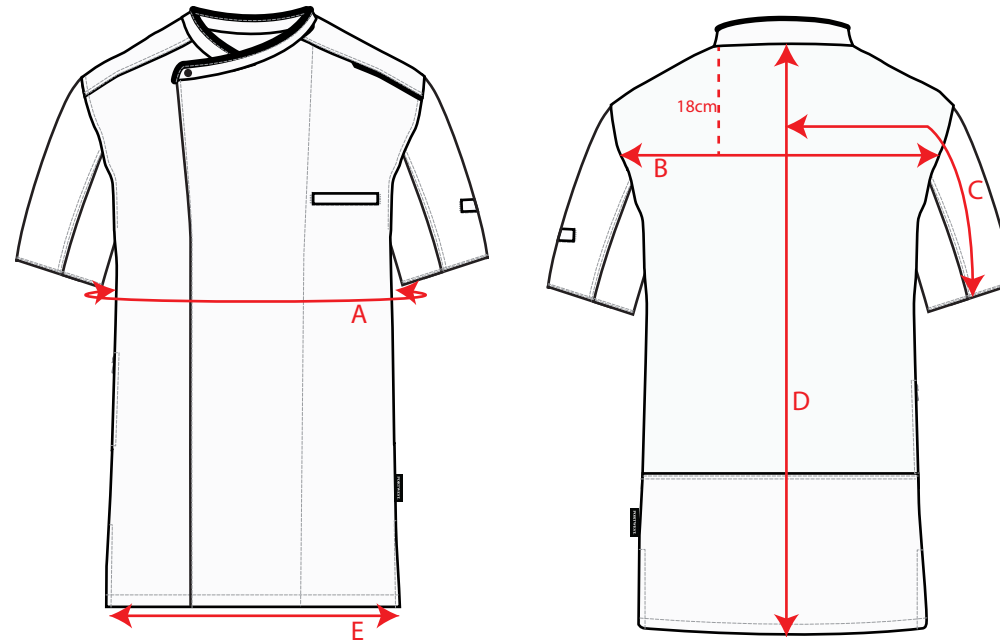

STYLE NO: C735	DESCRIPTION: Surrey Chefs Jacket S/S
-----------------------	---

All measurements in CM							
	SIZE	SMALL	MEDIUM	LARGE	X LARGE	XXLARGE	XXXLARGE
See Diagram		92-96	100-104	108-112	116-124	128-132	136-140
A	CHEST (FULL)	100	108	116	124	132	140
B	ACROSS BACK (18CM BELOW NECK)	39	41	43	45	47	49
C	SLEEVE LENGTH (12CM BELOW NECK)	47.5	49	50.5	52	53.5	55
D	CHEF JACKET LENGTH	78	78	81	81	82	82
E	HEM (FULL)	98	106	114	122	130	138