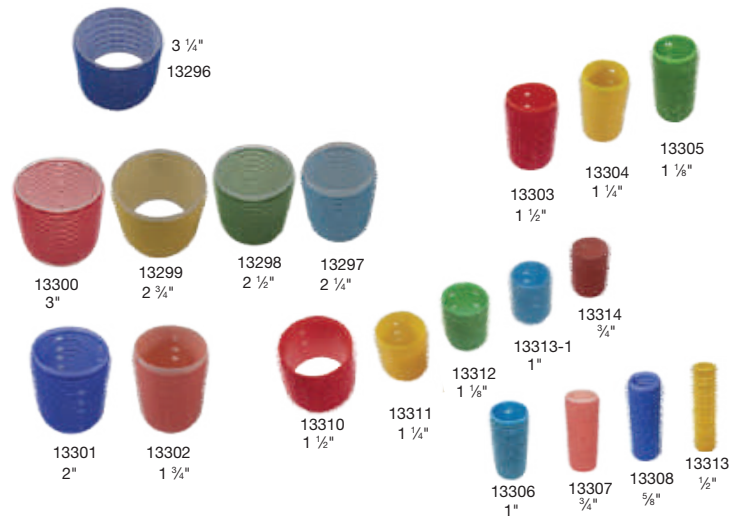

- #13296 3 1/4" Super Jumbo Blue
- #13300 3" Jumbo Red
- #13299 2 3/4" Jumbo Yellow
- #13298 2 1/2" Jumbo Green
- #13297 2 1/4" Jumbo Aqua

2pc /pack
$1.95 pk

- #13303 1 1/2" Med. Bouf. Red
- #13304 1 1/4" Medium Yellow
- #13305 1 1/8" Medium Green
- #13306 1" Mini Aqua
- #13307 3/4" Mini Pink
- #13308 5/8" Mini Blue
- #13313 1/2" Mini Yellow

6pc /pack
$2.05 pk

- #13310 1 1/2" Short Bouf. Red
- #13311 1 1/4" Short Yellow
- #13312 1 1/8" Short Green
- #13313-1 1" Short Aqua
- #13314 3/4" Short Pink

6pc /pack
$0.85 pk

- #13301 2" Large Blue
- #13302 1 3/4" Large Pink

3pc /pack
$2.05 pk