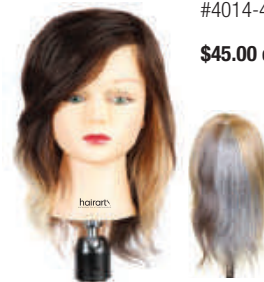

**HELEN**  
Length 18"  
#4314  
**\$52.80 ea**

**ELITE MANNEQUINS**  
100% Human Hair

BEST SELLER

**MIA**  
Length 17"-18"  
#4835  
\$53.00 ea

**SUSIE**  
Length 18"  
#4330  
\$44.00 ea

BEST SELLER

**DEBBIE**  
Brown  
Length 16"  
#4122  
44.00 ea

NOW WITH 100% HUMAN HAIR

NEW PRODUCT

**NAOMI**  
Brown  
Length 16"  
#4191  
\$35.00 ea

**NICKI**  
Child  
Length 16"  
#4012  
\$42.00 ea

**TAMMY**  
4 Color  
Length 14"  
#4006  
\$37.80 ea

**ROXY**  
4 Color  
Length 12"  
#4014-4  
\$45.00 ea