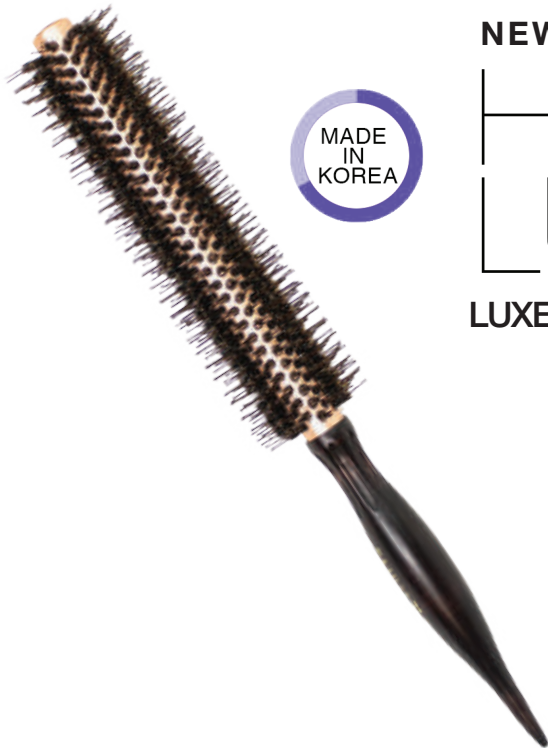

NEW

H3000 LUXE BRUSH

LUXE BRUSH BOAR/NYLON 12" LONG BRUSH ROSE GOLD

- #H3301 - No.3 Ceramic Rounds 1 1/2" **$22.00 ea**
- #H3302 - No.5 Ceramic Rounds 2" **$24.00 ea**
- #H3303 - No.7 Ceramic Rounds 2 1/2" **$28.00 ea**
- #H3304 - No.10 Ceramic Rounds 3" **$32.00 ea**