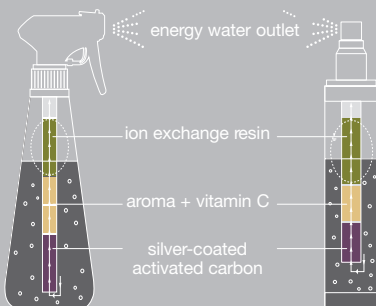

#### PURSE .5oz

#82820

**\$6.00**

usable

unusable

- When the color of the resin changes from dark green to deep blue, it is time to change the filter.
- Most energy water systems will last up to 12 months
- Prior to your first use, shake and spray the e energy water system 20 times.