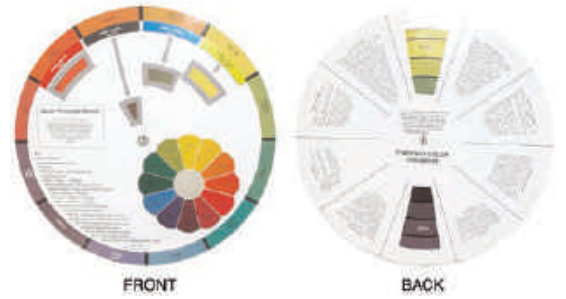

HAIR COLORING TOOLS

COLOR WHEEL
#1119
$1.85 ea

COLOR PRINCIPLES WHEEL
Handle color confidently with this useful reference tool. This amazing color wheel is the perfect educational tool to learn about handling and mixing hair color.

- Applicable to any consumer or professional brand hair color
- Helps determine the effect of mixing colors