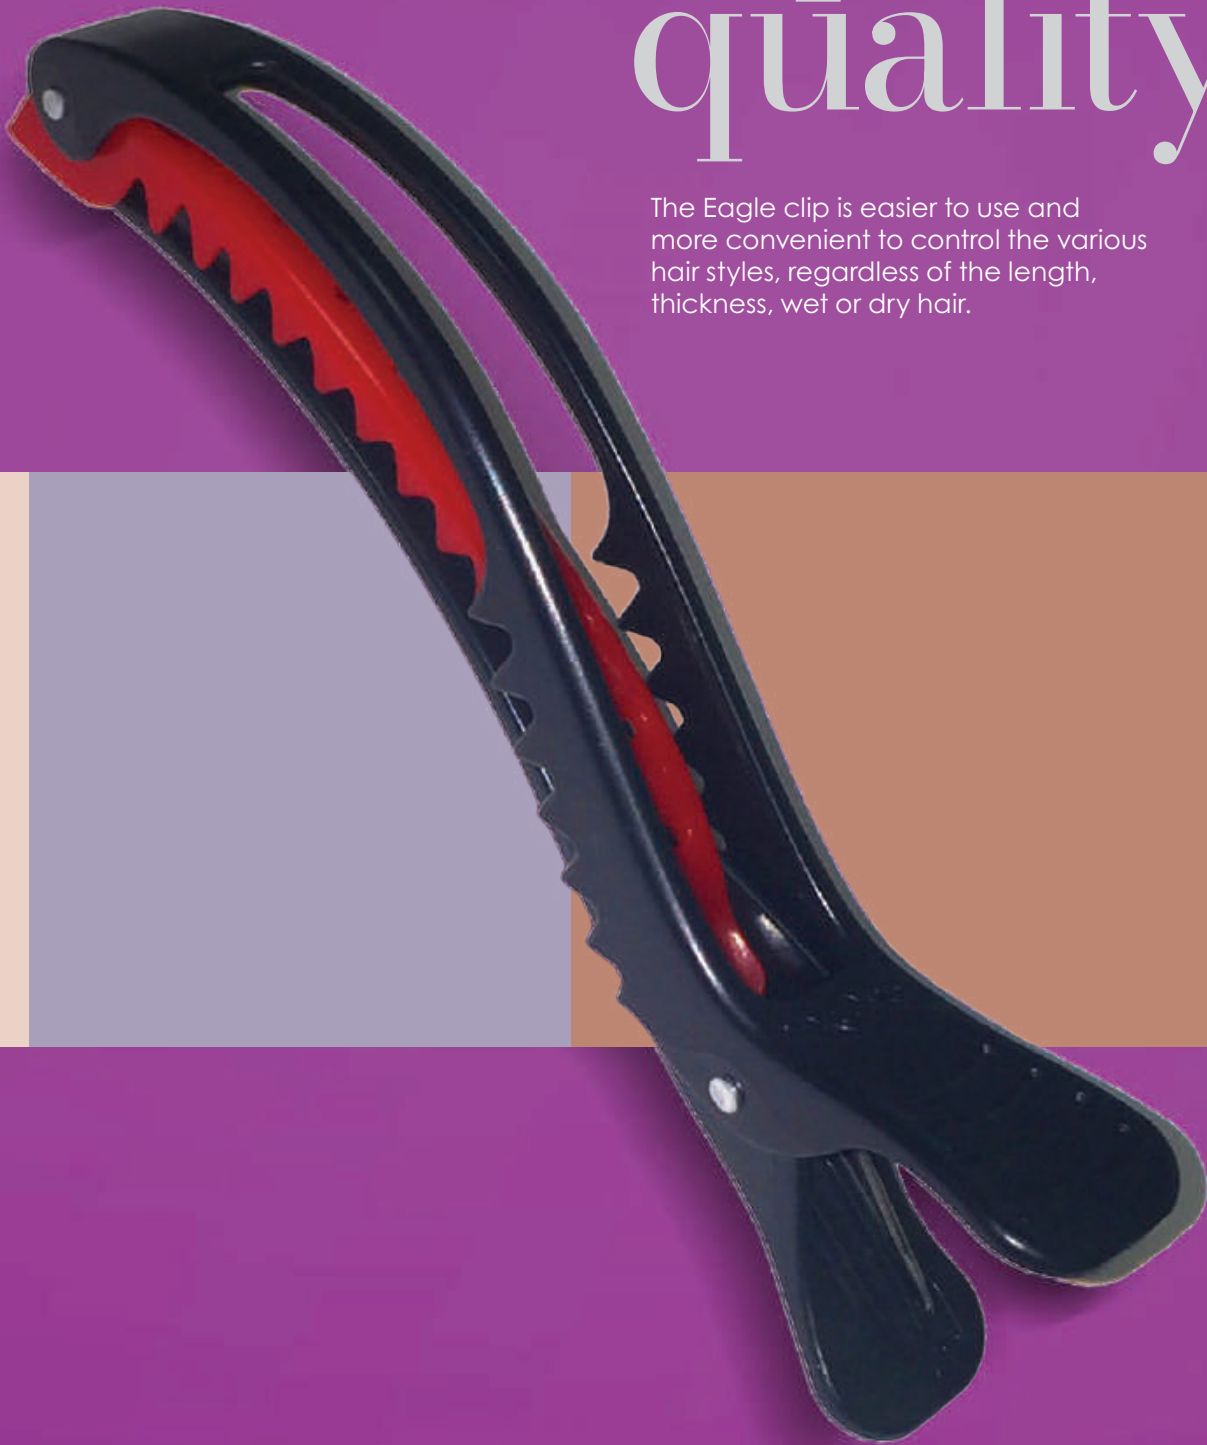

# top quality

The Eagle clip is easier to use and more convenient to control the various hair styles, regardless of the length, thickness, wet or dry hair.