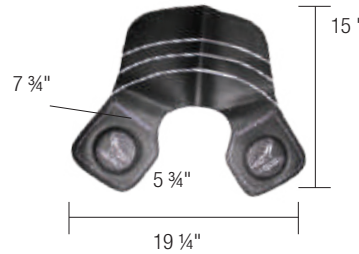

PERFECT CUT COLLAR & NECK SHIELD
Horizontal lines great aid for precision cutting
#209840
$6.90 ea

HAIR COLORING TOOLS

• Powder-Free

• Powder-Free
• Beaded
• Re-usable