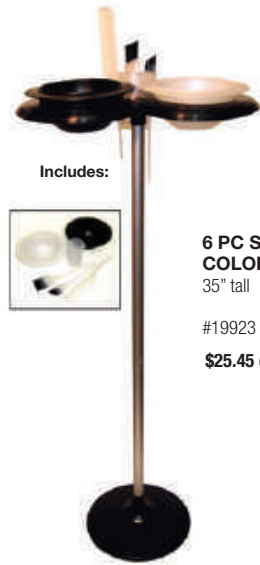

Includes:

6 PC STANDING COLORING STATION
35" tall
#19923
$25.45 ea