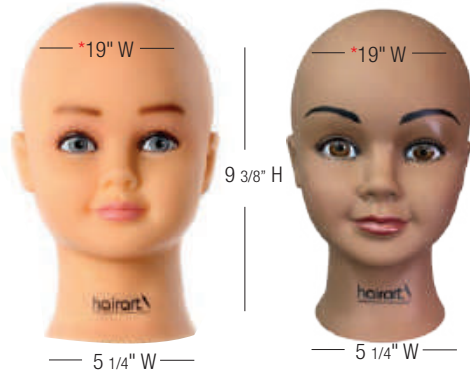

HARD HEADS

*Circumference

EMMA RUBBER HEAD
FEMALE
#102J
$22.00 ea

HARD RUBBER WORK FORM
CHILD
#102G
$22.00 ea

HARD RUBBER WORK FORM
CHILD
#4012DK
$22.00 ea