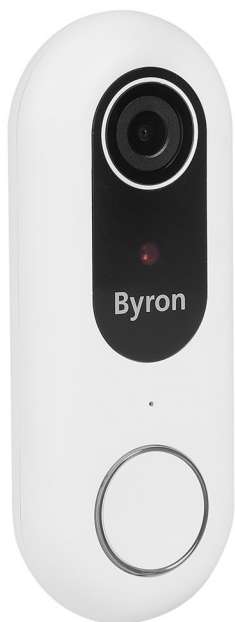

## Wired Wi-Fi video doorbell

Full HD 1080p camera - 8-24 volt input

Receive notifications on your smartphone and see, hear and speak to your visitors. Quick and easy to set up, this wifi video doorbell includes a free app, unlimited photo/video storage and the best video doorbell basics at an affordable price.

Motion detection	Yes
Type of cable installation	2-wire
Input	8-24V
Camera resolution	1920 x 1080 (Full HD)
App name	BY Home
Camera sensor type	1 Megapixel RTOS sensor
Night vision	0.5-1 m
Type of Wi-Fi network	Wi-Fi 802.11b/g/n 2,4 GHz
SD card slot	Yes
Door lock release button	No
Melody selection	In app
Compatible	Byron DBY series
View angle horizontal	100 °
View angle vertical	90 °
Main material	Plastic
Automatic photo/video recording	Yes
Illuminated push button	Yes
IP rating	IP44