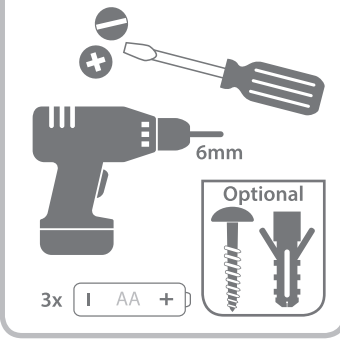

NEEDED TO START (EXCL.)