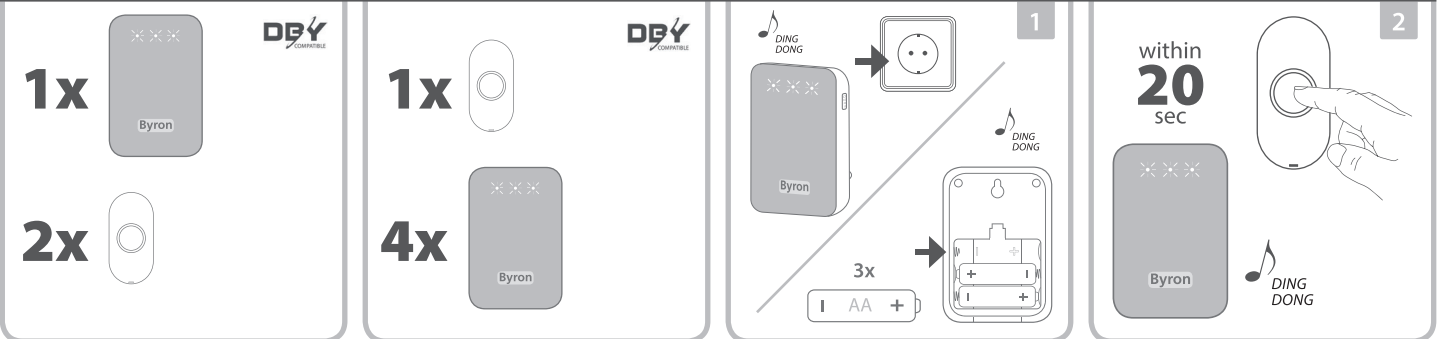

PAIRING MULTIPLE CHIMES | KOPPELN MEHRERER KLINGELN | JUMELAGE DE PLUSIEURS CARILLONS | MEERDERE DEURBELLEN KOPPELEN | ACCOPPIAMENTO MULTIPLO | EMPAREJANDO MÚLTIPLES TIMBRES