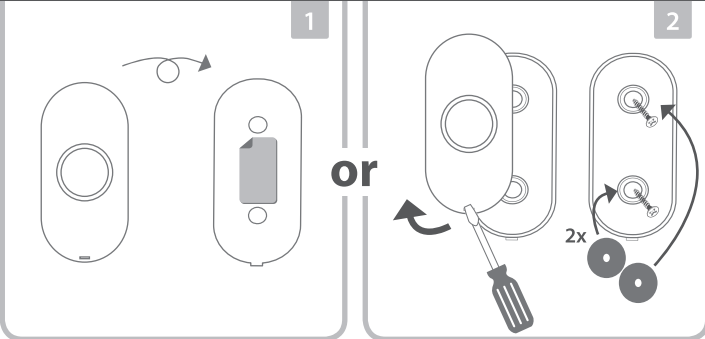

INSTALLATION | INSTALLATION | INSTALLATION | INSTALLATIE | INSTALLAZIONE | INSTALACIÓN