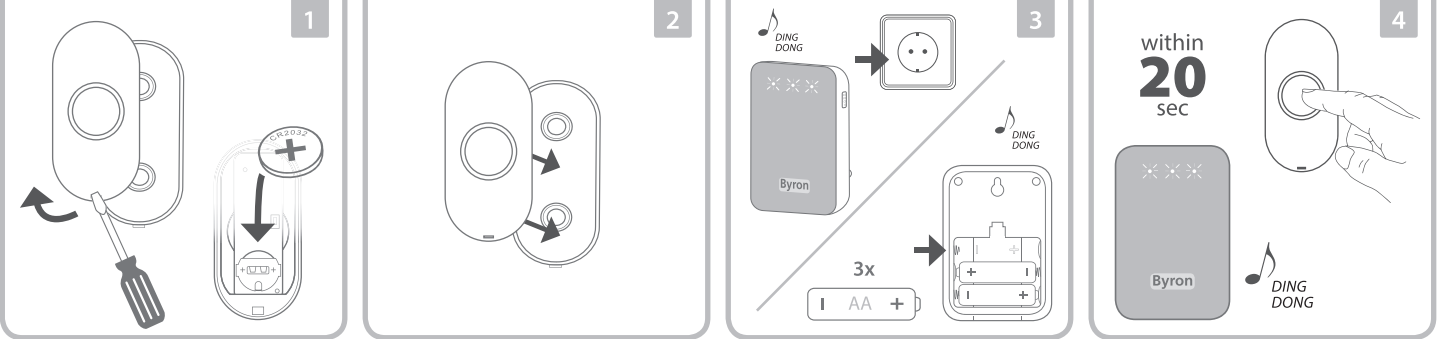

FIRST SET-UP | ERSTEINRICHTUNG | PREMIÈRE CONFIGURATION | EERSTE INSTALLATIE | PRIMO SET-UP | PRIMERA CONFIGURACIÓN