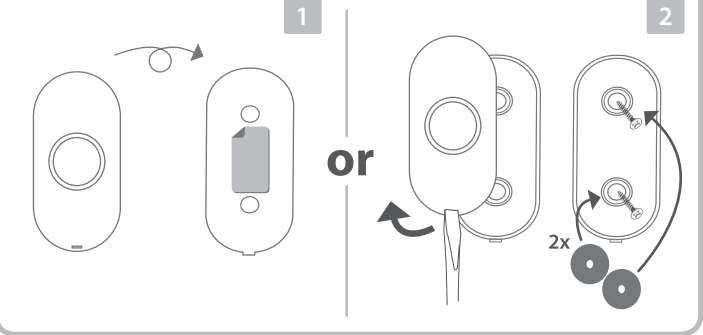

INSTALLATION | INSTALLATION | INSTALLATION | INSTALLATIE | INSTALLAZIONE | INSTALACIÓN