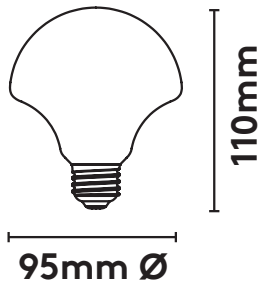

CG95

PRODUCT PERFORMANCE

Light Colour	Warm White
Power Consumption	4.5 Watt Equivalent to a 21W incandescent
Lumen Output	200lm
Lifetime	15,000 Hours
Dimmable	Yes
Colour Temperature	2700K (Warm White)
Switching Cycles	More than 100,000
Warm-Up Time	Instant Full Light
Power Factor	0.9
Lumen Maintenance	88% after 6,000 hours
Colour Rendering	Greater Than 90
EU Energy Rating	Class A

PRODUCT DETAILS

Designer	PLUMEN
Year of Design	2018
Lamp Dimensions	95mm x 95mm x 110mm
Packaging Dimensions	100mm x 100mm x 145mm
Material	Glass and Aluminium
Colour	Milky
Fitting	E27 Screw 230V
Product Code	E27 1803064792
Bar Code	E27 5060282529052