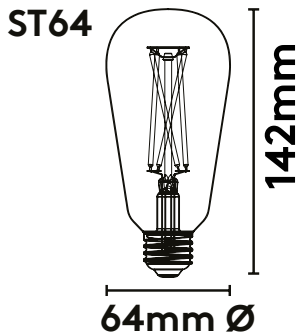

SPECIFICATION

**WILLIS (CLEAR)
 FILAMENT LED LIGHT BULB**

WattNott is a range of LED filament bulbs by Plumen. We've taken classic bulb shapes, given them individual characters, a modern design twist and vibrant packaging. They're an energy efficient replacement for the energy-hungry squirrel cage filament bulb. All of the bulbs in the range are fully dimmable and available in 'Warm' and 'Super Warm' to give you exactly the light you want.

PRODUCT PERFORMANCE

Light Colour	Warm White
Power Consumption	4.3 Watt Equivalent to a 42W incandescent
Lumen Output	500lm
Lifetime	25,000 Hours
Dimmable	Yes
Colour Temperature	2700k (Warm White)
Switching Cycles	More than 30,000
Warm-Up Time	Instant Full Light
Power Factor	0.86
Lumen Maintenance	88% after 6,000 hours
Colour Rendering	Greater Than 85
EU Energy Rating	Class A++

PRODUCT DETAILS

Designer	PLUMEN
Year of Design	2016
Lamp Dimensions	64mm x 64mm x 142mm
Packaging Dimensions	66mm x 66mm x 145mm
Material	Glass and Aluminium
Colour	Clear
Fitting	E27 Screw 230V
Product Code	E27 1203262074
Bar Code	E27 5707823564195