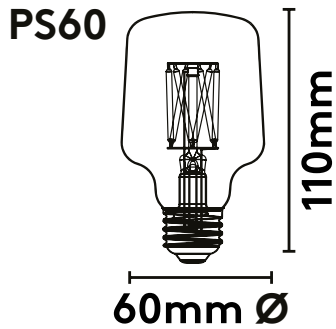

PRODUCT PERFORMANCE

Light Colour	Warm White
Power Consumption	4.4 Watt Equivalent to a 34W incandescent
Lumen Output	380lm
Lifetime	25,000 Hours
Dimmable	Yes
Colour Temperature	2700K (Warm White)
Switching Cycles	More than 30,000
Warm-Up Time	Instant Full Light
Power Factor	0.88
Lumen Maintenance	88% after 6,000 hours
Colour Rendering	Greater Than 85
EU Energy Rating	Class A+

PRODUCT DETAILS

Designer	PLUMEN
Year of Design	2016
Lamp Dimensions	60mm x 60mm x 110mm
Packaging Dimensions	63mm x 63mm x 120mm
Material	Glass and Aluminium
Colour	Clear
Fitting	E27 Screw 230V
Product Code	E27 1203262276
Bar Code	E27 5707823564157