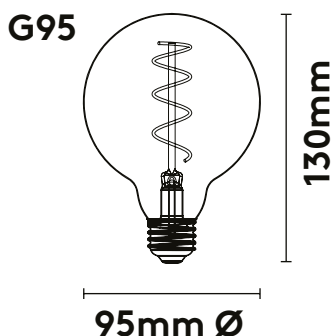

**PRODUCT PERFORMANCE**

Light Colour	Super Warm White
Power Consumption	4.0 Watt Equivalent to a 15W incandescent
Lumen Output	140lm
Lifetime	15,000 Hours
Dimmable	Yes
Colour Temperature	2200K (Super Warm White)
Switching Cycles	More than 100,000
Warm-Up Time	Instant Full Light
Power Factor	0.85
Lumen Maintenance	90% after 6,000 hours
Colour Rendering	Greater Than 90
EU Energy Rating	Class A

**PRODUCT DETAILS**

Designer	PLUMEN
Year of Design	2016
Lamp Dimensions	95mm x 95mm x 130mm
Packaging Dimensions	97mm x 97mm x 140mm
Material	Glass and Aluminium
Colour	Gold
Fitting	E27 Screw 230V
Product Code	E27 1203261588
Bar Code	E27 5707823564294