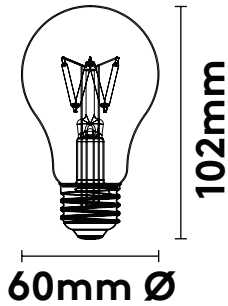

A60

PRODUCT PERFORMANCE

Light Colour	Warm White
Power Consumption	4.6 Watt Equivalent to a 33W incandescent
Lumen Output	360lm
Lifetime	25,000 Hours
Dimmable	Yes
Colour Temperature	2700K (Warm White)
Switching Cycles	More than 30,000
Warm-Up Time	Instant Full Light
Power Factor	0.90
Lumen Maintenance	88% after 6,000 hours
Colour Rendering	Greater Than 90
EU Energy Rating	Class A+

PRODUCT DETAILS

Designer	PLUMEN
Year of Design	2016
Lamp Dimensions	60mm x 60mm x 102mm
Packaging Dimensions	60mm x 60mm x 105mm
Material	Glass and Aluminium
Colour	Clear
Fitting	E27 Screw 230V
Product Code	E27 1203260175
Bar Code	E27 5707823564119