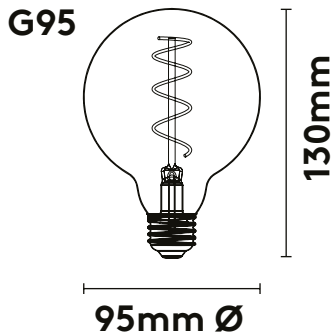

SPECIFICATION

**WHIRLY WYATT (GOLD)
FLEXIBLE FILAMENT LED LIGHT BULB**

WattNott is a range of LED filament bulbs by Plumen. We've taken classic bulb shapes, given them individual characters, a modern design twist and vibrant packaging. They're an energy efficient replacement for the energy-hungry squirrel cage filament bulb. All of the bulbs in the range are fully dimmable and available in 'Warm' and 'Super Warm' to give you exactly the light you want.

PRODUCT PERFORMANCE

Light Colour	Super Warm White
Power Consumption	4.0 Watt Equivalent to a 15W incandescent
Lumen Output	140lm
Lifetime	15,000 Hours
Dimmable	Yes
Colour Temperature	2200K (Super Warm White)
Switching Cycles	More than 100,000
Warm-Up Time	Instant Full Light
Power Factor	0.85
Lumen Maintenance	90% after 6,000 hours
Colour Rendering	Greater Than 90
EU Energy Rating	Class A

PRODUCT DETAILS

Designer	PLUMEN
Year of Design	2016
Lamp Dimensions	95mm x 95mm x 130mm
Packaging Dimensions	97mm x 97mm x 140mm
Material	Glass and Aluminium
Colour	Gold
Fitting	E27 Screw 230V
Product Code	E27 1203261588
Bar Code	E27 5707823564294