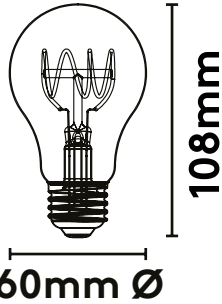

SPECIFICATION

**WHIRLY WANDA (GOLD)
FLEXIBLE FILAMENT LED LIGHT BULB**

WattNott is a range of LED filament bulbs by Plumen. We've taken classic bulb shapes, given them individual characters, a modern design twist and vibrant packaging. They're an energy efficient replacement for the energy-hungry squirrel cage filament bulb. All of the bulbs in the range are fully dimmable and available in 'Warm' and 'Super Warm' to give you exactly the light you want.

A60

PRODUCT PERFORMANCE

Light Colour	Super Warm White
Power Consumption	4.0 Watt Equivalent to a 15W incandescent
Lumen Output	140lm
Lifetime	15,000 Hours
Dimmable	Yes
Colour Temperature	2000K (Super Warm White)
Switching Cycles	More than 100,000
Warm-Up Time	Instant Full Light
Power Factor	0.85
Lumen Maintenance	90% after 6,000 hours
Colour Rendering	Greater Than 90
EU Energy Rating	Class A

PRODUCT DETAILS

Designer	PLUMEN
Year of Design	2016
Lamp Dimensions	60mm x 60mm x 108mm
Packaging Dimensions	62mm x 62mm x 113mm
Material	Glass and Aluminium
Colour	Gold
Fitting	E27 Screw 230V
Product Code	E27 1203260185
Bar Code	E27 5707823564133