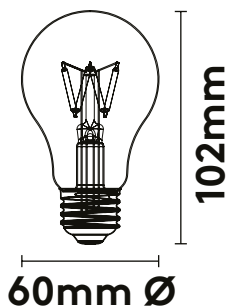

SPECIFICATION

**WANDA (CLEAR)
FILAMENT LED LIGHT BULB**

WattNott is a range of LED filament bulbs by Plumen. We've taken classic bulb shapes, given them individual characters, a modern design twist and vibrant packaging. They're an energy efficient replacement for the energy-hungry squirrel cage filament bulb. All of the bulbs in the range are fully dimmable and available in 'Warm' and 'Super Warm' to give you exactly the light you want.

A60

PRODUCT PERFORMANCE

Light Colour	Warm White
Power Consumption	4.6 Watt Equivalent to a 33W incandescent
Lumen Output	360lm
Lifetime	25,000 Hours
Dimmable	Yes
Colour Temperature	2700K (Warm White)
Switching Cycles	More than 30,000
Warm-Up Time	Instant Full Light
Power Factor	0.90
Lumen Maintenance	88% after 6,000 hours
Colour Rendering	Greater Than 90
EU Energy Rating	Class A+

PRODUCT DETAILS

Designer	PLUMEN
Year of Design	2016
Lamp Dimensions	60mm x 60mm x 102mm
Packaging Dimensions	60mm x 60mm x 105mm
Material	Glass and Aluminium
Colour	Clear
Fitting	E27 Screw 230V
Product Code	E27 1203260175
Bar Code	E27 5707823564119