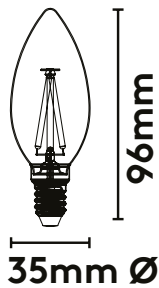

SPECIFICATION

**WINNIE (CLEAR)
FILAMENT LED LIGHT BULB**

WattNott is a range of LED filament bulbs by Plumen. We've taken classic bulb shapes, given them individual characters, a modern design twist and vibrant packaging. They're an energy efficient replacement for the energy-hungry squirrel cage filament bulb. All of the bulbs in the range are fully dimmable and available in 'Warm' and 'Super Warm' to give you exactly the light you want.

B35

PRODUCT PERFORMANCE

Light Colour	Warm White
Power Consumption	4.1 Watt Equivalent to a 33W incandescent
Lumen Output	370lm
Lifetime	25,000 Hours
Dimmable	Yes
Colour Temperature	2700K (Warm White)
Switching Cycles	More than 30,000
Warm-Up Time	Instant Full Light
Power Factor	0.95
Lumen Maintenance	88% after 6,000 hours
Colour Rendering	Greater Than 85
EU Energy Rating	Class A+

PRODUCT DETAILS

Designer	PLUMEN
Year of Design	2016
Lamp Dimensions	35mm x 35mm x 96mm
Packaging Dimensions	37mm x 37mm x 100mm
Material	Glass and Aluminium
Colour	Clear
Fitting	E14 Screw 230V
Product Code	E14 1203260373
Bar Code	E14 5707823564072