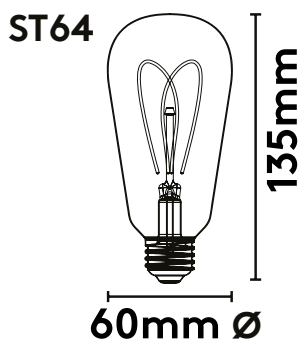

SPECIFICATION

**WHIRLY WILLIS (CLEAR)
FLEXIBLE FILAMENT LED LIGHT BULB**

WattNott is a range of LED filament bulbs by Plumen. We've taken classic bulb shapes, given them individual characters, a modern design twist and vibrant packaging. They're an energy efficient replacement for the energy-hungry squirrel cage filament bulb. All of the bulbs in the range are fully dimmable and available in 'Warm' and 'Super Warm' to give you exactly the light you want.

PRODUCT PERFORMANCE

Light Colour	Warm White
Power Consumption	4.0 Watt Equivalent to a 19W incandescent
Lumen Output	180lm
Lifetime	15,000 Hours
Dimmable	Yes
Colour Temperature	2700K (Warm White)
Switching Cycles	More than 100,000
Warm-Up Time	Instant Full Light
Power Factor	0.85
Lumen Maintenance	90% after 6,000 hours
Colour Rendering	Greater Than 90
EU Energy Rating	Class A

PRODUCT DETAILS

Designer	PLUMEN
Year of Design	2016
Lamp Dimensions	60mm x 60mm x 135mm
Packaging Dimensions	65mm x 65mm x 145mm
Material	Glass and Aluminium
Colour	Clear
Fitting	E27 Screw 230V
Product Code	E27 1203262079
Bar Code	E27 5707823564232