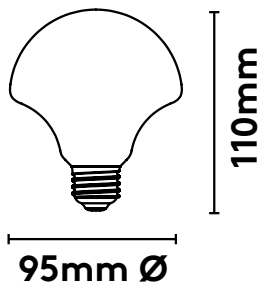

SPECIFICATION

**WILLOW (GOLD)
FLEXIBLE FILAMENT LED LIGHT BULB**

WattNott is a range of LED filament bulbs by Plumen. We've taken classic bulb shapes, given them individual characters, a modern design twist and vibrant packaging. They're an energy efficient replacement for the energy-hungry squirrel cage filament bulb.

CG95

PRODUCT PERFORMANCE

Light Colour	Super Warm White
Power Consumption	4.4 Watt Equivalent to a 28W incandescent
Lumen Output	290lm
Lifetime	25,000 Hours
Dimmable	Yes
Colour Temperature	2100K (Super Warm White)
Switching Cycles	More than 30,000
Warm-Up Time	Instant Full Light
Power Factor	0.85
Lumen Maintenance	88% after 6,000 hours
Colour Rendering	Greater Than 80
EU Energy Rating	Class A+

PRODUCT DETAILS

Designer	PLUMEN
Year of Design	2018
Lamp Dimensions	95mm x 95mm x 110mm
Packaging Dimensions	100mm x 100mm x 145mm
Material	Glass and Aluminium
Colour	Gold
Fitting	E27 Screw 230V
Product Code	E27 1203262502
Bar Code	E27 5707823569596