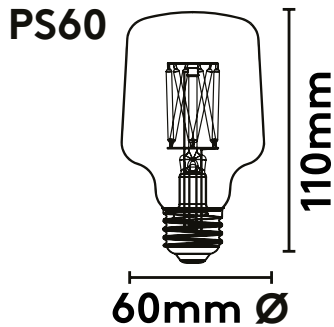

SPECIFICATION

**WILBUR (GOLD)
FILAMENT LED LIGHT BULB**

WattNott is a range of LED filament bulbs by Plumen. We've taken classic bulb shapes, given them individual characters, a modern design twist and vibrant packaging. They're an energy efficient replacement for the energy-hungry squirrel cage filament bulb. All of the bulbs in the range are fully dimmable and available in 'Warm' and 'Super Warm' to give you exactly the light you want.

PRODUCT PERFORMANCE

Light Colour	Super Warm White
Power Consumption	4.4 Watt Equivalent to a 29W incandescent
Lumen Output	310lm
Lifetime	25,000 Hours
Dimmable	Yes
Colour Temperature	2200K (Super Warm White)
Switching Cycles	More than 30,000
Warm-Up Time	Instant Full Light
Power Factor	0.86
Lumen Maintenance	88% after 6,000 hours
Colour Rendering	Greater Than 85
EU Energy Rating	Class A+

PRODUCT DETAILS

Designer	PLUMEN
Year of Design	2016
Lamp Dimensions	60mm x 60mm x 110mm
Packaging Dimensions	63mm x 63mm x 120mm
Material	Glass and Aluminium
Colour	Gold
Fitting	E27 Screw 230V
Product Code	E27 1203262286
Bar Code	E27 5707823564171