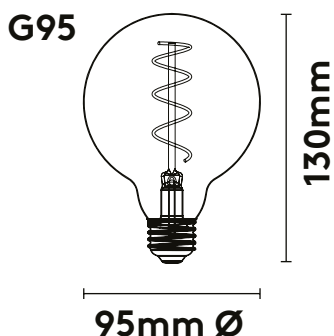

SPECIFICATION

**WHIRLY WYATT (CLEAR)
FLEXIBLE FILAMENT LED LIGHT BULB**

WattNott is a range of LED filament bulbs by Plumen. We've taken classic bulb shapes, given them individual characters, a modern design twist and vibrant packaging. They're an energy efficient replacement for the energy-hungry squirrel cage filament bulb. All of the bulbs in the range are fully dimmable and available in 'Warm' and 'Super Warm' to give you exactly the light you want.

PRODUCT PERFORMANCE

Light Colour	Warm White
Power Consumption	4.0 Watt Equivalent to a 19W incandescent
Lumen Output	180lm
Lifetime	15,000 Hours
Dimmable	Yes
Colour Temperature	2700K (Warm White)
Switching Cycles	More than 100,000
Warm-Up Time	Instant Full Light
Power Factor	0.85
Lumen Maintenance	90% after 6,000 hours
Colour Rendering	Greater Than 90
EU Energy Rating	Class A

PRODUCT DETAILS

Designer	PLUMEN
Year of Design	2016
Lamp Dimensions	95mm x 95mm x 130mm
Packaging Dimensions	97mm x 97mm x 140mm
Material	Glass and Aluminium
Colour	Clear
Fitting	E27 Screw 230V
Product Code	E27 1203261578
Bar Code	E27 5707823564270