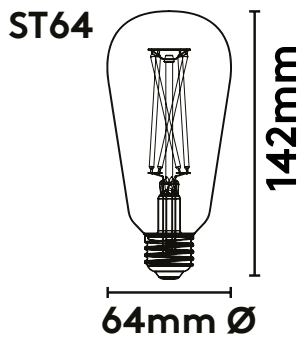

SPECIFICATION

**WILLIS (CLEAR)
FILAMENT LED LIGHT BULB**

WattNott is a range of LED filament bulbs by Plumen. We've taken classic bulb shapes, given them individual characters, a modern design twist and vibrant packaging. They're an energy efficient replacement for the energy-hungry squirrel cage filament bulb. All of the bulbs in the range are fully dimmable and available in 'Warm' and 'Super Warm' to give you exactly the light you want.

PRODUCT PERFORMANCE

Light Colour	Warm White
Power Consumption	4.3 Watt Equivalent to a 42W incandescent
Lumen Output	500lm
Lifetime	25,000 Hours
Dimmable	Yes
Colour Temperature	2700k (Warm White)
Switching Cycles	More than 30,000
Warm-Up Time	Instant Full Light
Power Factor	0.86
Lumen Maintenance	88% after 6,000 hours
Colour Rendering	Greater Than 85
EU Energy Rating	Class A++

PRODUCT DETAILS

Designer	PLUMEN
Year of Design	2016
Lamp Dimensions	64mm x 64mm x 142mm
Packaging Dimensions	66mm x 66mm x 145mm
Material	Glass and Aluminium
Colour	Clear
Fitting	E27 Screw 230V
Product Code	E27 1203262074
Bar Code	E27 5707823564195