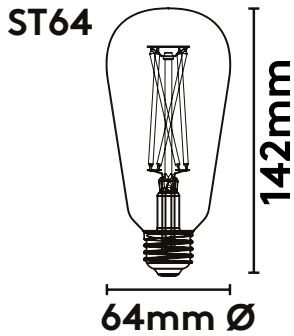

SPECIFICATION

**WILLIS (GOLD)
FILAMENT LED LIGHT BULB**

WattNott is a range of LED filament bulbs by Plumen. We've taken classic bulb shapes, given them individual characters, a modern design twist and vibrant packaging. They're an energy efficient replacement for the energy-hungry squirrel cage filament bulb. All of the bulbs in the range are fully dimmable and available in 'Warm' and 'Super Warm' to give you exactly the light you want.

PRODUCT PERFORMANCE

Light Colour	Super Warm White
Power Consumption	4.4 Watt Equivalent to a 29W incandescent
Lumen Output	315lm
Lifetime	25,000 Hours
Dimmable	Yes
Colour Temperature	2200K (Super Warm White)
Switching Cycles	More than 30,000
Warm-Up Time	Instant Full Light
Power Factor	0.86
Lumen Maintenance	88% after 6,000 hours
Colour Rendering	Greater Than 90
EU Energy Rating	Class A+

PRODUCT DETAILS

Designer	PLUMEN
Year of Design	2016
Lamp Dimensions	64mm x 64mm x 142mm
Packaging Dimensions	66mm x 66mm x 145mm
Material	Glass and Aluminium
Colour	Gold
Fitting	E27 Screw 230V
Product Code	E27 1203262084
Bar Code	E27 5707823564218