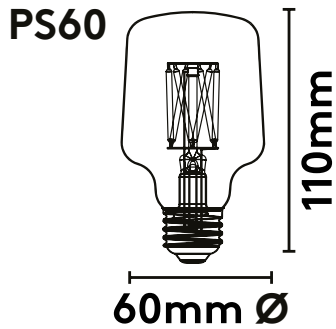

SPECIFICATION

**WILBUR (CLEAR)
FILAMENT LED LIGHT BULB**

WattNott is a range of LED filament bulbs by Plumen. We've taken classic bulb shapes, given them individual characters, a modern design twist and vibrant packaging. They're an energy efficient replacement for the energy-hungry squirrel cage filament bulb. All of the bulbs in the range are fully dimmable and available in 'Warm' and 'Super Warm' to give you exactly the light you want.

PRODUCT PERFORMANCE

Light Colour	Warm White
Power Consumption	4.4 Watt Equivalent to a 34W incandescent
Lumen Output	380lm
Lifetime	25,000 Hours
Dimmable	Yes
Colour Temperature	2700K (Warm White)
Switching Cycles	More than 30,000
Warm-Up Time	Instant Full Light
Power Factor	0.88
Lumen Maintenance	88% after 6,000 hours
Colour Rendering	Greater Than 85
EU Energy Rating	Class A+

PRODUCT DETAILS

Designer	PLUMEN
Year of Design	2016
Lamp Dimensions	60mm x 60mm x 110mm
Packaging Dimensions	63mm x 63mm x 120mm
Material	Glass and Aluminium
Colour	Clear
Fitting	E27 Screw 230V
Product Code	E27 1203262276
Bar Code	E27 5707823564157