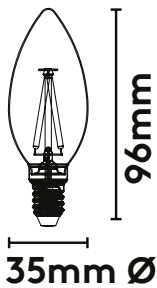

SPECIFICATION

**WINNIE (GOLD)
FILAMENT LED LIGHT BULB**

WattNott is a range of LED filament bulbs by Plumen. We've taken classic bulb shapes, given them individual characters, a modern design twist and vibrant packaging. They're an energy efficient replacement for the energy-hungry squirrel cage filament bulb. All of the bulbs in the range are fully dimmable and available in 'Warm' and 'Super Warm' to give you exactly the light you want.

B35

PRODUCT PERFORMANCE

Light Colour	Super Warm White
Power Consumption	4.3 Watt Equivalent to a 25W incandescent
Lumen Output	250lm
Lifetime	25,000 Hours
Dimmable	Yes
Colour Temperature	2200K (Super Warm White)
Switching Cycles	More than 30,000
Warm-Up Time	Instant Full Light
Power Factor	0.94
Lumen Maintenance	88% after 6,000 hours
Colour Rendering	Greater Than 85
EU Energy Rating	Class A+

PRODUCT DETAILS

Designer	PLUMEN
Year of Design	2016
Lamp Dimensions	35mm x 35mm x 96mm
Packaging Dimensions	37mm x 37mm x 100mm
Material	Glass and Aluminium
Colour	Gold
Fitting	E14 Screw 230V
Product Code	E14 1203260383
Bar Code	E14 5707823564096