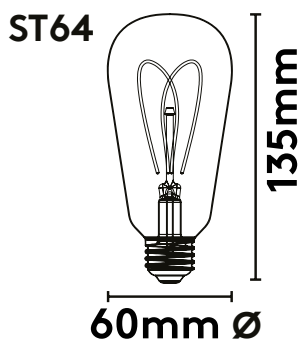

SPECIFICATION

**WHIRLY WILLIS (GOLD)
FLEXIBLE FILAMENT LED LIGHT BULB**

WattNott is a range of LED filament bulbs by Plumen. We've taken classic bulb shapes, given them individual characters, a modern design twist and vibrant packaging. They're an energy efficient replacement for the energy-hungry squirrel cage filament bulb. All of the bulbs in the range are fully dimmable and available in 'Warm' and 'Super Warm' to give you exactly the light you want.

PRODUCT PERFORMANCE

Light Colour	Super Warm White
Power Consumption	4.0 Watt Equivalent to a 15W incandescent
Lumen Output	140lm
Lifetime	15,000 Hours
Dimmable	Yes
Colour Temperature	2200K (Super Warm White)
Switching Cycles	More than 100,000
Warm-Up Time	Instant Full Light
Power Factor	0.85
Lumen Maintenance	90% after 6,000 hours
Colour Rendering	Greater Than 90
EU Energy Rating	Class A

PRODUCT DETAILS

Designer	PLUMEN
Year of Design	2016
Lamp Dimensions	60mm x 60mm x 135mm
Packaging Dimensions	65mm x 65mm x 145mm
Material	Glass and Aluminium
Colour	Clear
Fitting	E27 Screw 230V
Product Code	E27 1203262089
Bar Code	E27 5707823564256