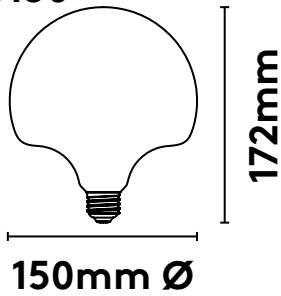

SPECIFICATION

**WILMA (GOLD)
FLEXIBLE FILAMENT LED LIGHT BULB**

WattNott is a range of LED filament bulbs by Plumen. We've taken classic bulb shapes, given them individual characters, a modern design twist and vibrant packaging. They're an energy efficient replacement for the energy-hungry squirrel cage filament bulb.

CG150

PRODUCT PERFORMANCE

Light Colour	Super Warm White
Power Consumption	4.4 Watt Equivalent to a 28W incandescent
Lumen Output	300lm
Lifetime	25,000 Hours
Dimmable	Yes
Colour Temperature	2100K (Super Warm White)
Switching Cycles	More than 30,000
Warm-Up Time	Instant Full Light
Power Factor	0.85
Lumen Maintenance	88% after 6,000 hours
Colour Rendering	Greater Than 80
EU Energy Rating	Class A+

PRODUCT DETAILS

Designer	PLUMEN
Year of Design	2018
Lamp Dimensions	150mm x 150mm x 172mm
Packaging Dimensions	150mm x 150mm x 205mm
Material	Glass and Aluminium
Colour	Gold
Fitting	E27 Screw 230V
Product Code	E27 1203262602
Bar Code	E27 5707823569633