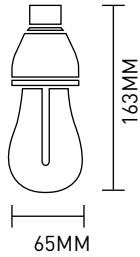

SPECIFICATION SHEET

PLUMEN 002 LED LOW ENERGY LIGHT BULB

ORIGINAL

The Plumen 002 LED has the same unique bulb design of the Original 002 with its minimal form and sweeping shapes that bring style and warmth to any space. The 002 LED exploits new technology to use a lower, more economical wattage but retains its subtle colour. The developments in the product mean the new bulb is now compatible with dimmer switches, giving the user the ability to control the lighting to fit their mood.

PRODUCT PERFORMANCE

Light Colour	Very warm white
Power Consumption	4 Watt Equivalent to a 25W incandescent
Lumen Output	245
Lifetime	10,000 Hours
Dimmable	Yes
Colour Temperature	2200K (Very warm white light)
Switching Cycles	> 30,000
Warm-Up Time	Instant full light
Power Factor	> 0.9
Lumen Maintenance	> 70% after 6,000 hours
Colour Rendering	> 80
EU Energy Rating	Class A

PRODUCT DETAILS

Designer	HULGER
Year of Design	2014
Lamp Dimensions	163mm x 65mm
Packaging Dimensions	165mm x 80mm x 70mm
Material	Glass and PBT Plastic
Colour	N/A
Fitting	E27 Screw 230v B22 Bayonet 230v
Product Code	E27 1203020501 B22 1203020502
Bar Code	E27 5707823561385 B22 5707823561408