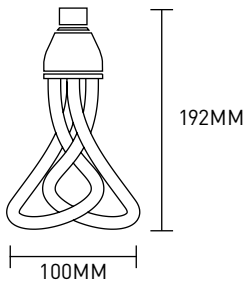

SPECIFICATION SHEET

PLUMEN 001 LOW ENERGY LIGHT BULB

ORIGINAL

The Plumen 001 is the world's first designer low energy light bulb. The dynamic, sculptured form contrasts to the dull regular shapes of existing low energy bulbs, in an attempt to make the Plumen a centrepiece, not an afterthought. The Plumen 001 works like any other high quality low energy bulb - saving you 80% on your energy bills and lasting 8 times longer than a standard incandescent bulb.

PRODUCT PERFORMANCE

Light Colour	Warm White
Power Consumption	15 Watt Equivalent to a 60W incandescent
Lumen Output	820
Lifetime	8,000 Hours
Dimmable	No
Colour Temperature	2,700k (Warm White)
Switching Cycles	More than 10,000
Warm-Up Time	Less than 30 Seconds
Power Factor	Greater Than 50
Lumen Maintenance	80% after 6,000 hours
Colour Rendering	Greater Than 80
EU Energy Rating	Class A

PRODUCT DETAILS

Designer	HULGER + Samuel Wilkinson	
Year of Design	2010	
Lamp Dimensions	192mm x 100mm x 91mm	
Packaging Dimensions	200mm x 105mm x 100mm	
Material	Glass and ABS Plastic	
Colour	N/A	
Fitting	E27	Screw 230v
	B22	Bayonet 230v
Product Code	E27	1201011101
	B22	1201011102
Bar Code	E27	5707823545422
	B22	5707823546498