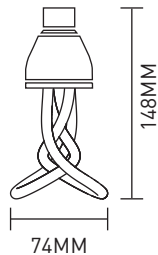

SPECIFICATION SHEET

PLUMEN 001 LOW ENERGY LIGHT BULB

BABY

Following the form of the Original Plumen 001 design, the Baby model shrinks into a more compact format. As either a single element or in series and clusters, the Baby Plumen 001 has all the character and dynamism of the Original but offers new options for shades and environments. The Baby Plumen 001 works like any other high quality low energy bulb - saving you 80% on your energy bills and lasting 8 times longer than a standard incandescent bulb.

PRODUCT PERFORMANCE

Light Colour	Warm White
Power Consumption	12 Watt Equivalent to a 40W incandescent
Lumen Output	585
Lifetime	8,000 Hours
Dimmable	No
Colour Temperature	2700k (Warm White)
Switching Cycles	More than 10,000
Warm-Up Time	Less than 30 Seconds
Power Factor	Greater Than 50
Lumen Maintenance	70% after 6,000 hours
Colour Rendering	Greater Than 80
EU Energy Rating	Class A

PRODUCT DETAILS

Designer	HULGER + Samuel Wilkinson	
Year of Design	2012	
Lamp Dimensions	158mm x 74mm x 70mm	
Packaging Dimensions	165mm x 80mm x 70mm	
Material	Glass and ABS Plastic	
Colour	N/A	
Fitting	E27	Screw 230v
	B22	Bayonet 230v
Product Code	E27	1201010901
	B22	1201010902
Bar Code	E27	5707823553076
	B22	5707823553090