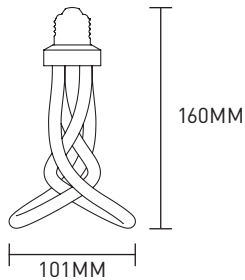

SPECIFICATION SHEET

PLUMEN 001 ENERGY EFFICIENT LIGHT BULB

WARM WHITE LED

The Plumen 001 is the world's first designer low energy light bulb. The dynamic, sculptured form contrasts to the dull regular shapes of existing low energy bulbs, in an attempt to make the Plumen a centrepiece, not an afterthought. The Plumen 001 works like any other high quality low energy bulb - saving you 80% on your energy bills and lasting 20 times longer than a standard incandescent bulb.

PRODUCT PERFORMANCE

Light Colour	Warm White
Power Consumption	10.7W Equivalent to a 55W incandescent
Lumen Output	720lm
Lifetime	20,000 Hours
Dimmable	Yes, see plumen.com/dimming
Colour Temperature	2,700K (Warm White)
Switching Cycles	More than 100,000
Warm-Up Time	Instant full light
Power Factor	0.88
Lumen Maintenance	90% after 10,000 hours
Colour Rendering	Greater than 90
EU Energy Rating	Class A

PRODUCT DETAILS

Designer	PLUMEN + Samuel Wilkinson
Year of Design	2010
Lamp Dimensions	160mm x 101mm
Packaging Dimensions	175mm x 104mm x 99mm
Material	Ceramic and PC Plastic
Colour	N/A
Fitting	E27 Screw 230v
Product Code	E27 1803011101
Bar Code	E27 5060282528352