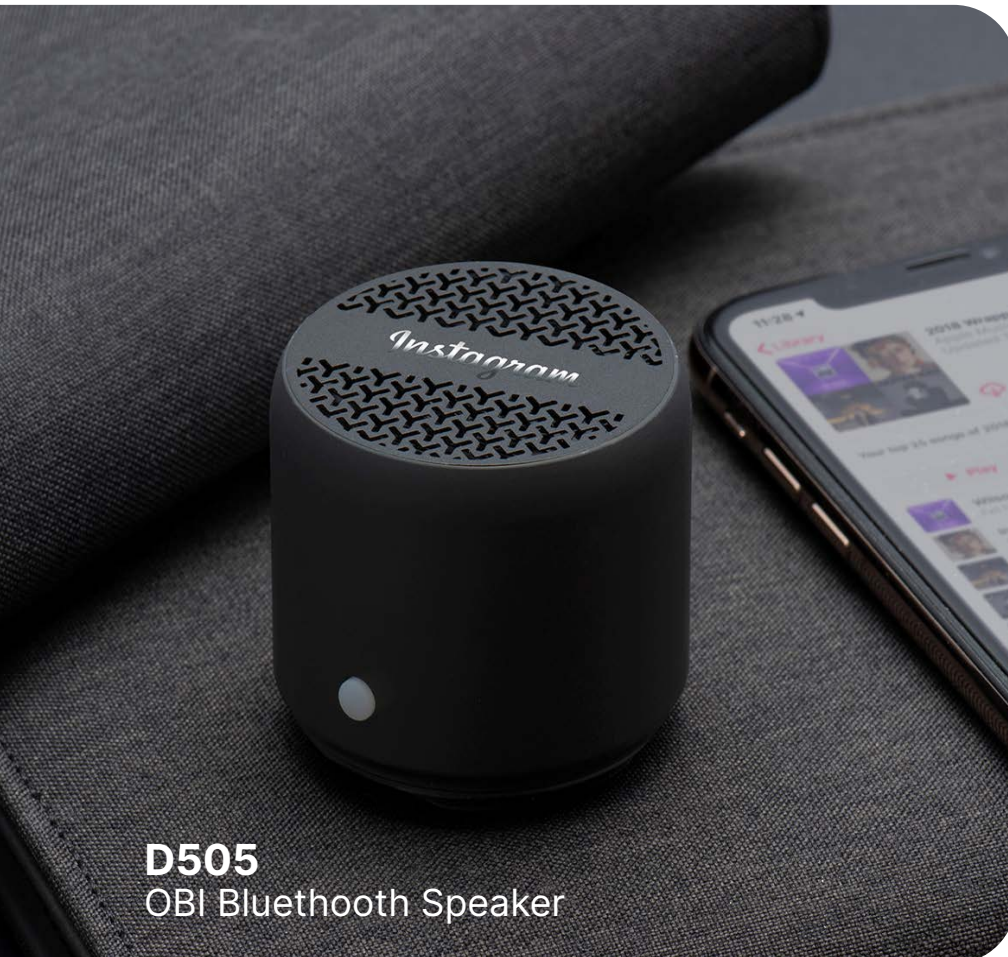

Gadgets

SURE-TO-PLEASE!

D505
OBI Bluetooth Speaker