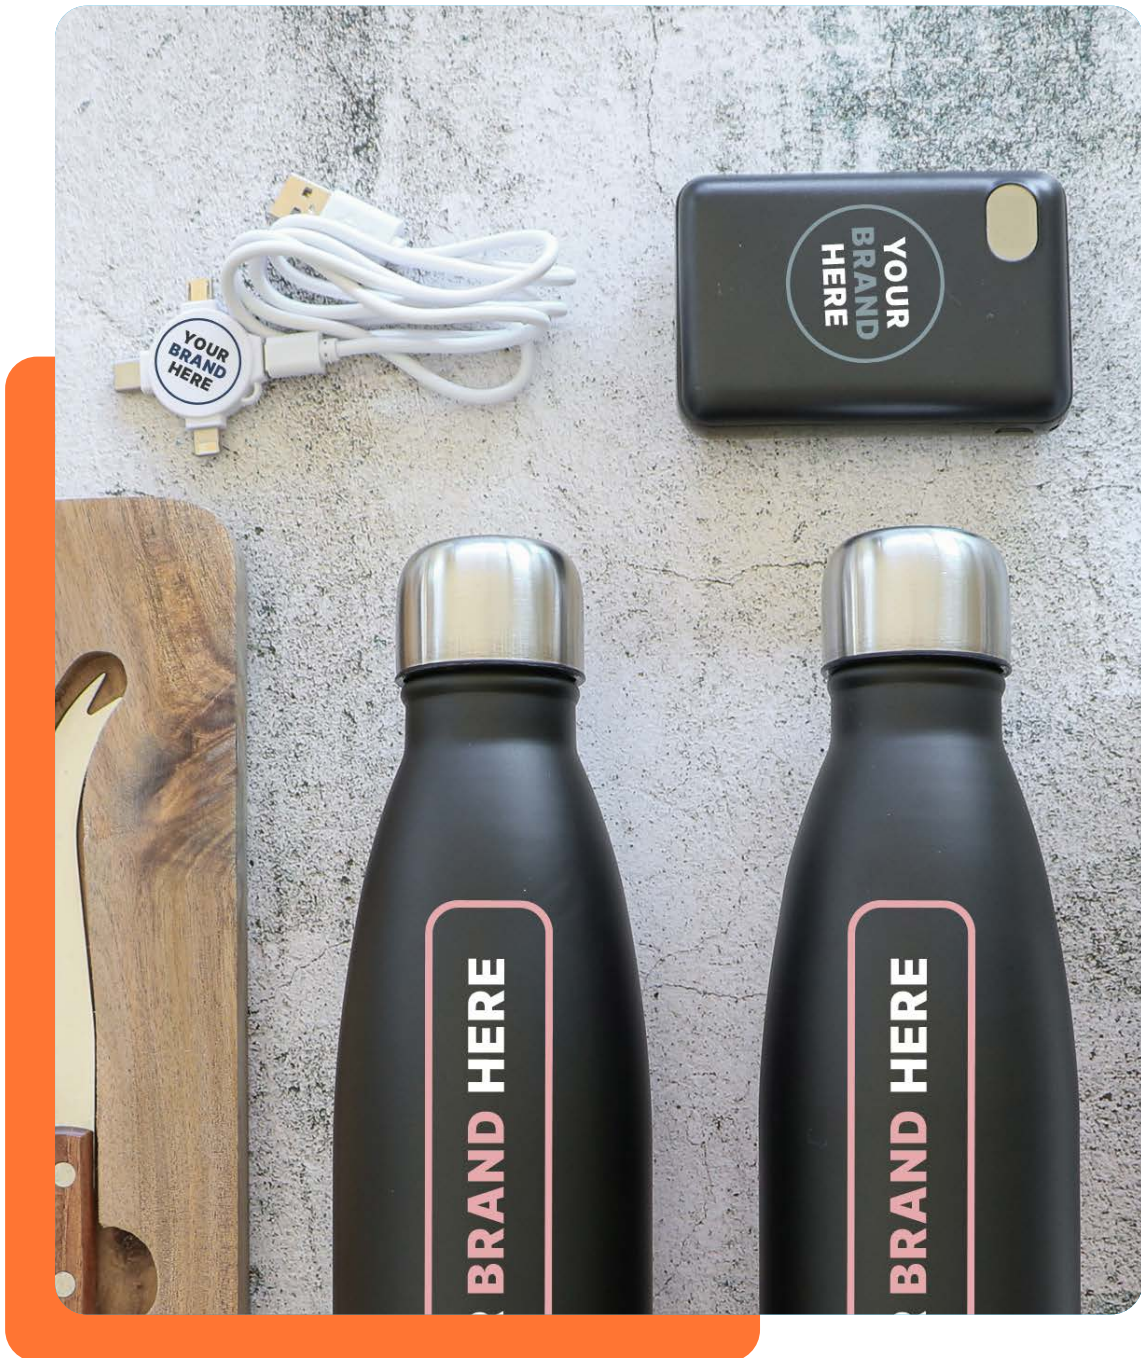

Gifts that make your team **feel good!**

D300 - Zap Pack with LED Display (10,000mAh), T234 - Quad Charge,
S819MF - Classic Bottles 500ml by Hydrosoul