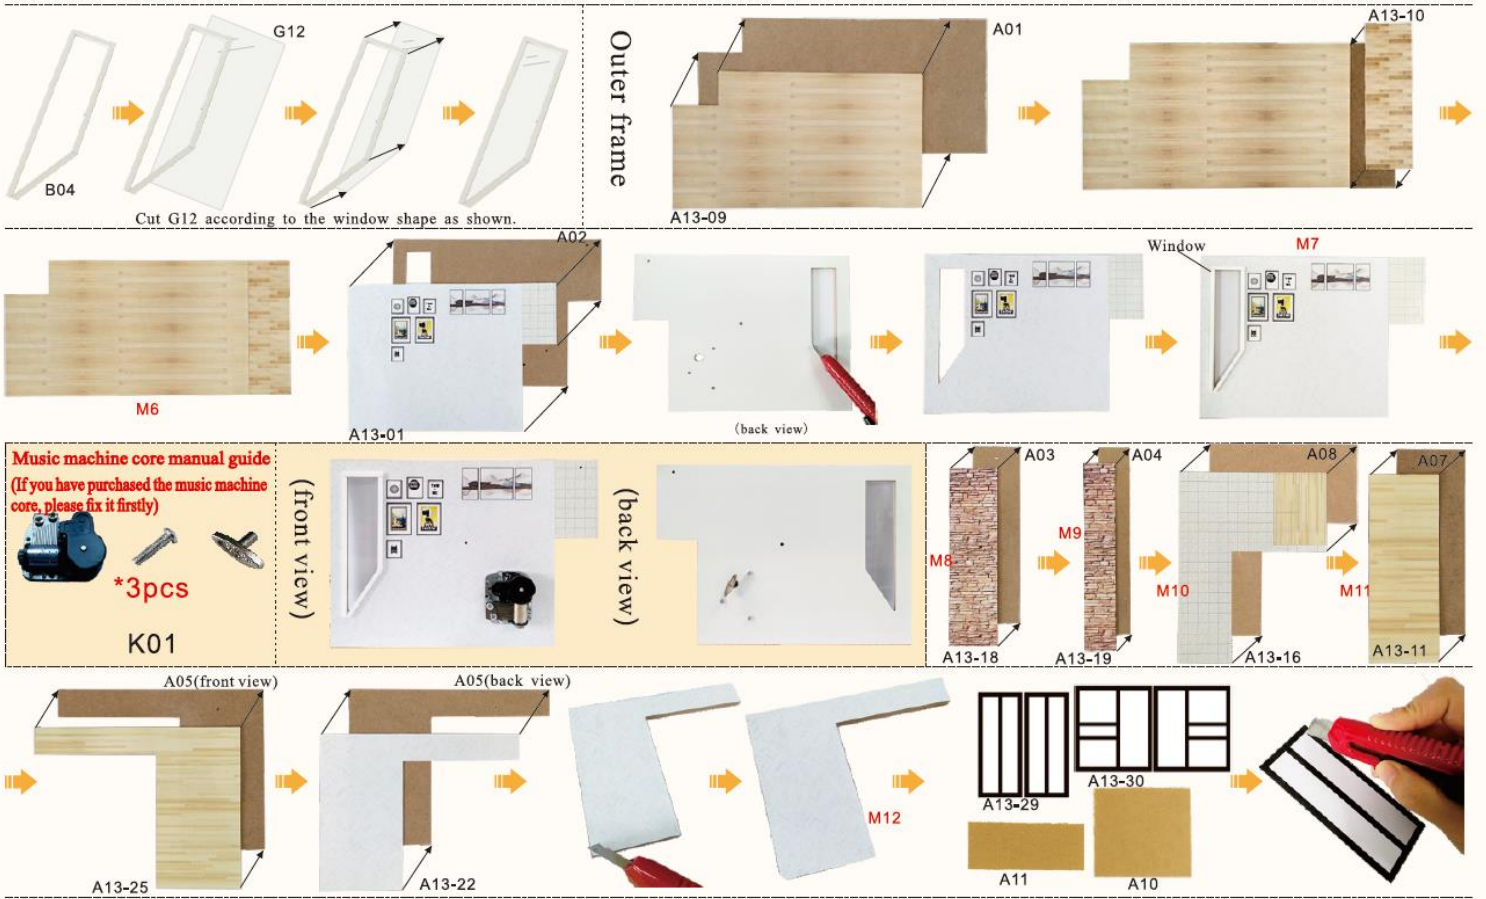

F12 F15 F16 G10:1cm G09:2cm H05 H06

Mirror G1 F17

Slippers A13-14 G02 slippers

Flowerpot G14Flowerpot G13Big flowerpot leaf G13small flowerpot leaf G16 (5pieces) G15 (5pieces)

Cut out three leaves as shown. 5 stamens in small flowerpot, 10 stamens in big flowerpot, color free matching. (2 pieces small flowerpot, 1 piece big flowerpot)

Potted plant J02(2 branches) H10

Floor lamp J04 G07 Lampshade E13 E16 E15(2pieces) E14 灯罩 E13

Wall lamp J04 (2pieces) H14 (2pieces) H18 H17 (2pieces) L02 (2pieces) Cut H18 in half.

Wall lamp J04 H14 H16 L03 H14 H14 J04

Kitchen light J04 H14 H15 L04 H15 J04

Stairs B05(2pieces) B06(6pieces) B06 1.4cm B05

Steps B11 B10 A13-12

Screen B07 B08

Railing B09 G12(7.5*2.1cm)

Window B04 B03 B02 B01 (13.5*3.8cm) B03 B03 B01 B02

12

13

Installation of dust proof cover
(For updated version, the parts need to be purchased separately)

K02 Transparent cover
0.2*14*30 1piece

K03 Transparent cover
0.2*10.3*18 1piece

K04 Transparent cover
0.2*18*30 1piece