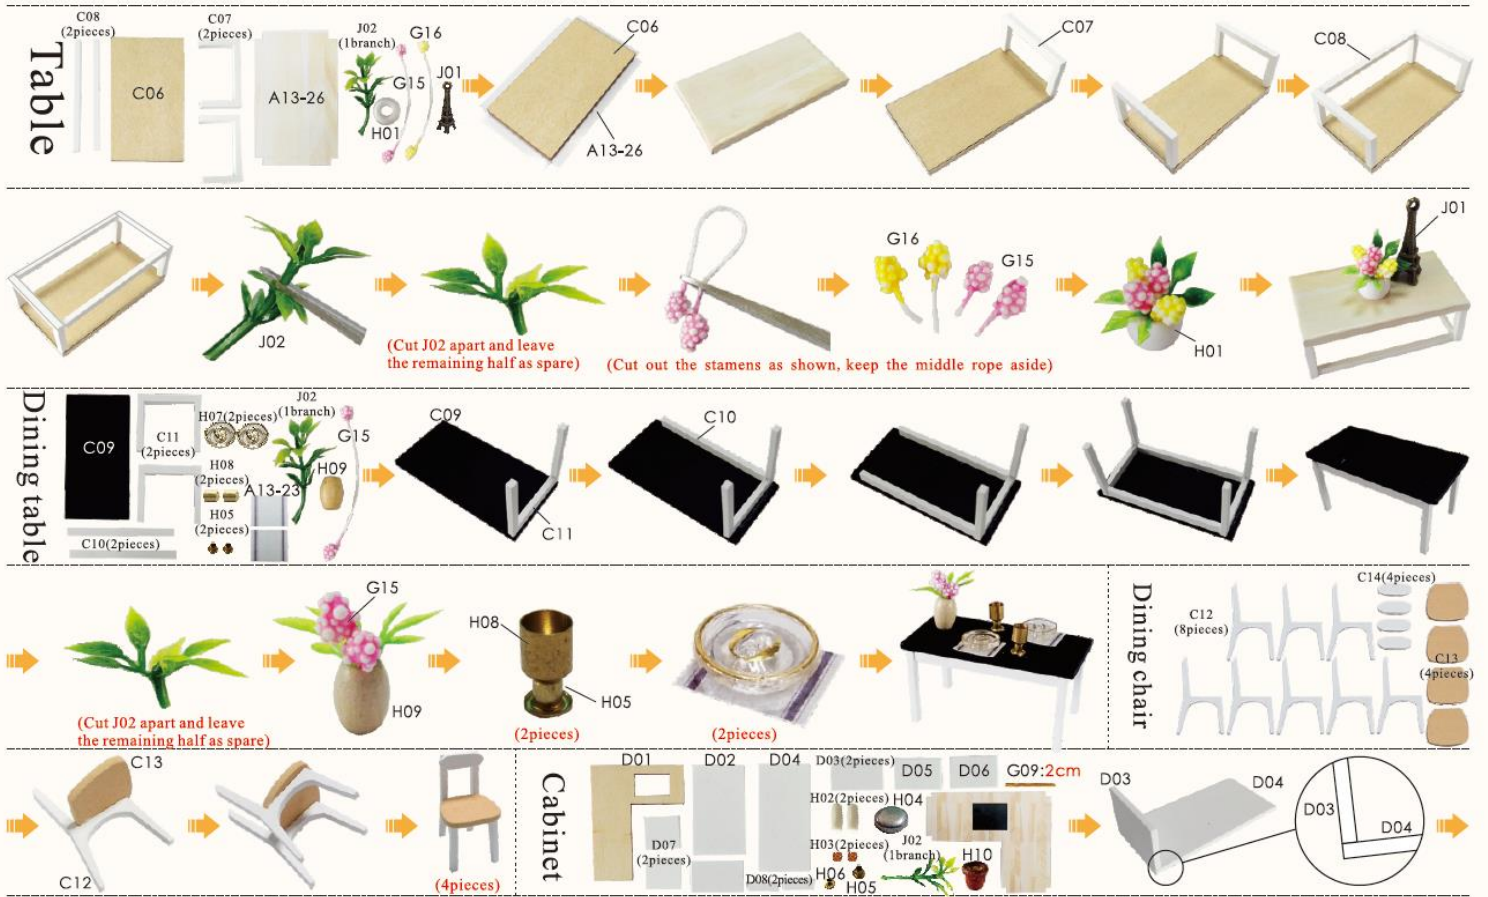

2. Use screw driver and take the lid off from the battery holder.

3. Insert the battery take notes on the polarity.

4. Connect the red wire to grey wire. Connect the black wire to white wire.

5. Wrap the exposed wire with the tapes.

6. Place the box lid and fastness with screw driver.

Product information

2

Before production beings: please cut the G01,G02,G05,G06,G07,G13,G14 according to the respective template.
 (The template for G01 is at the end of the material list.)

3

4

5

6

7

Shopping bag A13-07

Clothes G10:5cm(2pieces)
 the middle rope of G15
 G07hemline (2pieces)
 G05skirt fabric (2pieces)
 G05 hemline(2pieces)
 G05 cotatin
 G06 skirt belt

G10:5cm
 2cm
 1cm
 2cm
 (2pieces)

Scale 1: 1
E10wood (brown)
1.8*1.3*0.15cm(2pieces)

Scale 1: 1
E11wood (white)
2.5*2.2*0.15cm(2pieces)

Scale 1: 1
E12wood (white)
1.8*0.5*0.15cm(1piece)

Scale 1: 1
E13wood (wood color)
1.6*1.6*0.2cm(1piece)