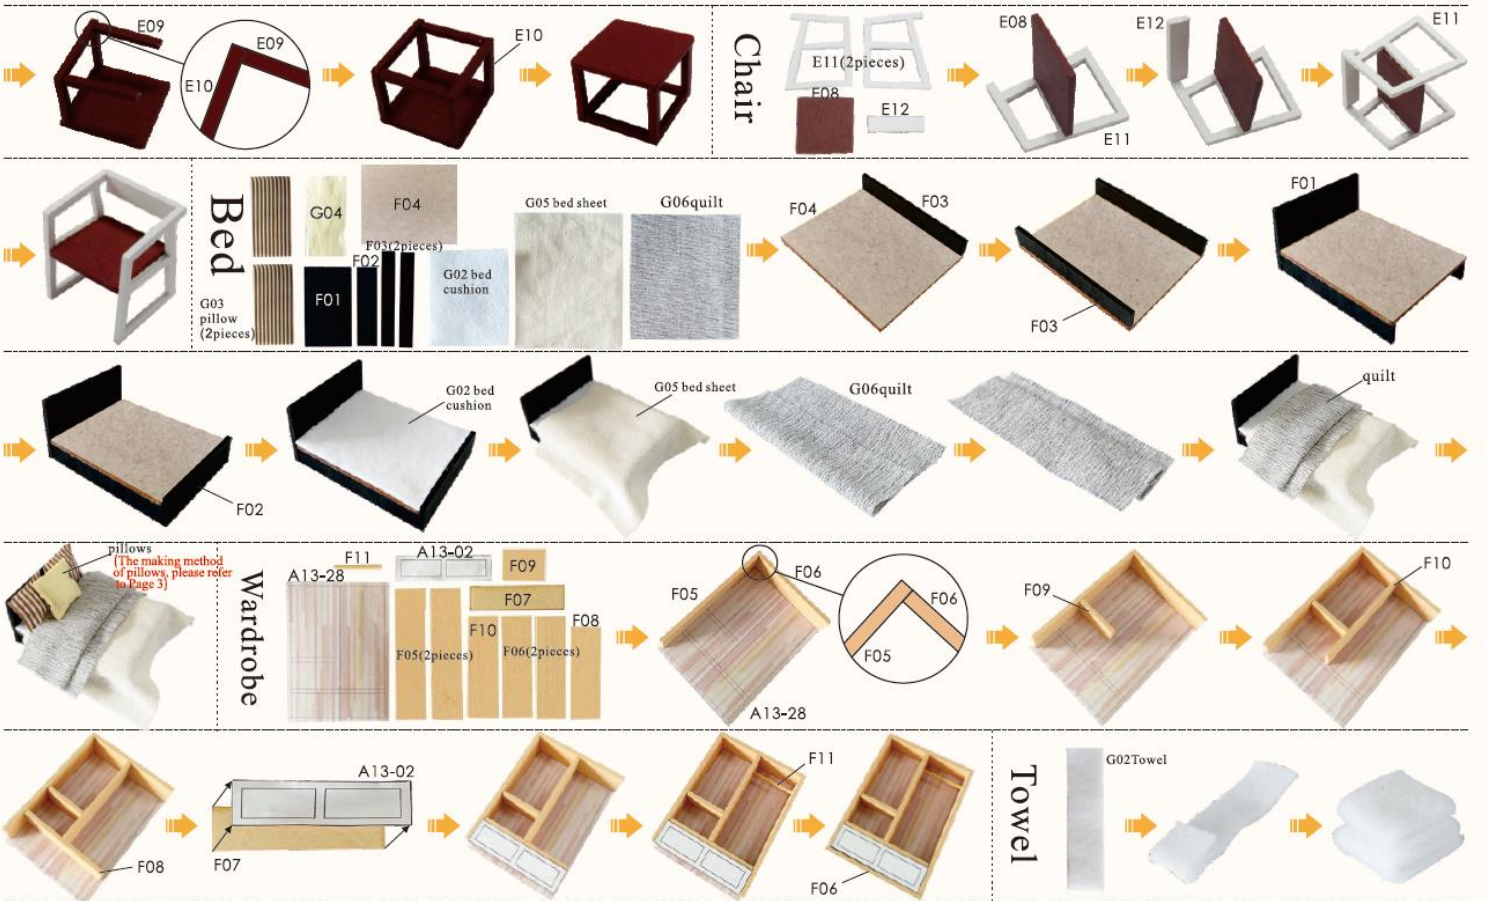

3

4

5

6

7

Shopping bag A13-07

Clothes G10:5cm(2pieces)
 the middle rope of G15
 G07hemline (2pieces)
 G05skirt fabric (2pieces)
 G05 hemline(2pieces)
 G05 cotatin
 G06 skirt belt

G10:5cm
 2cm
 1cm
 2cm
 (2pieces)

Scale 1: 1
E10wood (brown)
1.8*1.3*0.15cm(2pieces)

Scale 1: 1
E11wood (white)
2.5*2.2*0.15cm(2pieces)

Scale 1: 1
E12wood (white)
1.8*0.5*0.15cm(1piece)

Scale 1: 1
E13wood (wood color)
1.6*1.6*0.2cm(1piece)

Scale 1: 1
E14wood (wood color)
1.6*1.6*0.2cm(1piece)

Scale 1: 2
E15wood (wood color)
3.6*0.6*0.2cm(2pieces)

Scale 1: 2
E16wood (wood color)
4.1*1.4*0.2cm(1piece)

Bag F

Scale 1: 2
F01wood (black)
5.8*3.5*0.3cm(1piece)

Scale 1: 2
F02wood (black)
5.8*1.5*0.3cm(1piece)

Scale 1: 3
F03wood (black)
7*1*0.3cm(2pieces)

Scale 1: 3
F04wood (wood color)
7*5.8*0.3cm(1piece)

Scale 1: 2
F05wood (beige)
6.5*1.5*0.2cm(2pieces)

Scale 1: 2
F06wood (beige)
5*1.5*0.2cm(2pieces)