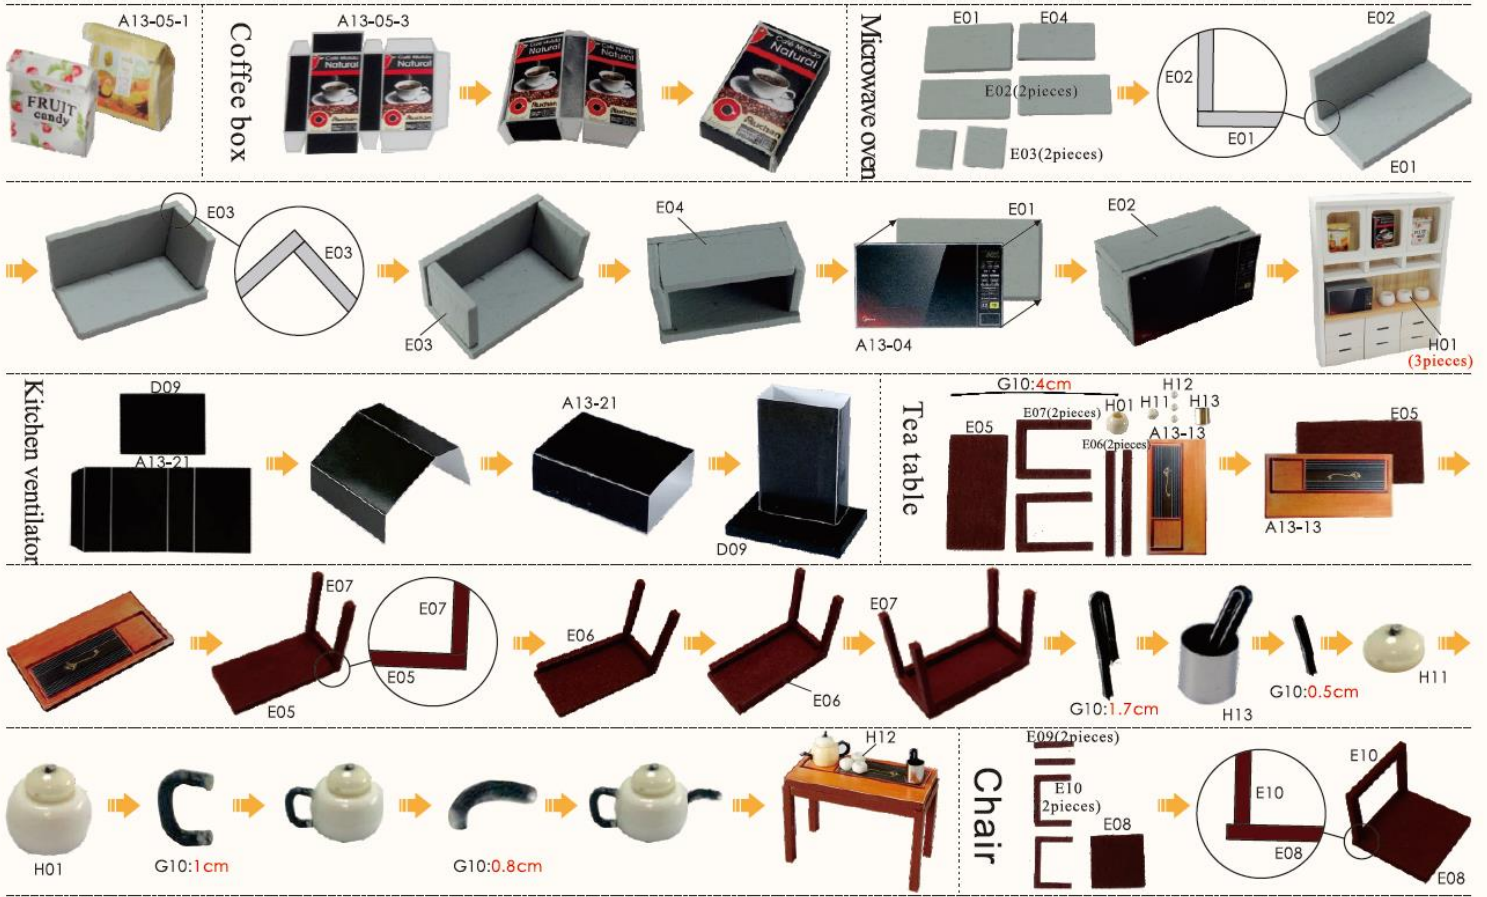

DO NOT contact the LED wire end direct to the battery cell.

Use the provide battery holder. Make sue the correct polarity.

How to assemble the battery holder

1. Material and tools needed:
- Battery holder, LED bulb, tape, screw driver and 2 piece AA size battery(not provided)

2. Use screw driver and take the lid off from the battery holder.

3. Insert the battery take notes on the polarity.

4. Connect the red wire to grey wire. Connect the black wire to white wire.

5. Wrap the exposed wire with the tapes.

6. Place the box lid and fastness with screw driver.

Product information

2

Before production beings: please cut the G01,G02,G05,G06,G07,G13,G14 according to the respective template.
 (The template for G01 is at the end of the material list.)

3

4

5

6

7

Shopping bag A13-07

Clothes G10:5cm(2pieces)
 the middle rope of G15
 G07hemline (2pieces)
 G05skirt fabric (2pieces)
 G05 hemline(2pieces)
 G05 cotatin
 G06 skirt belt

G10:5cm
 2cm
 1cm
 2cm
 (2pieces)