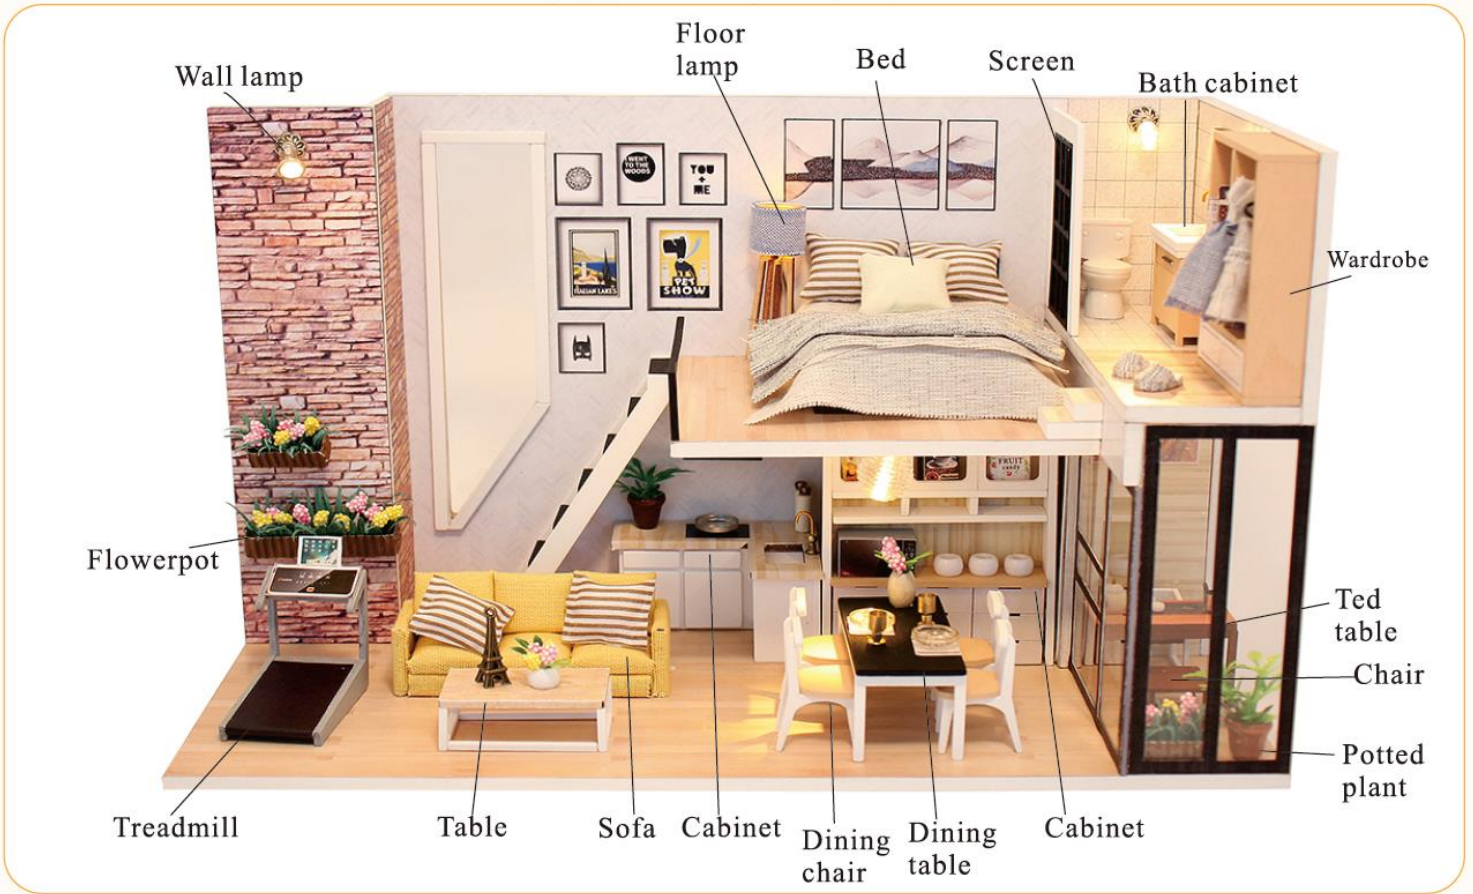

Product information