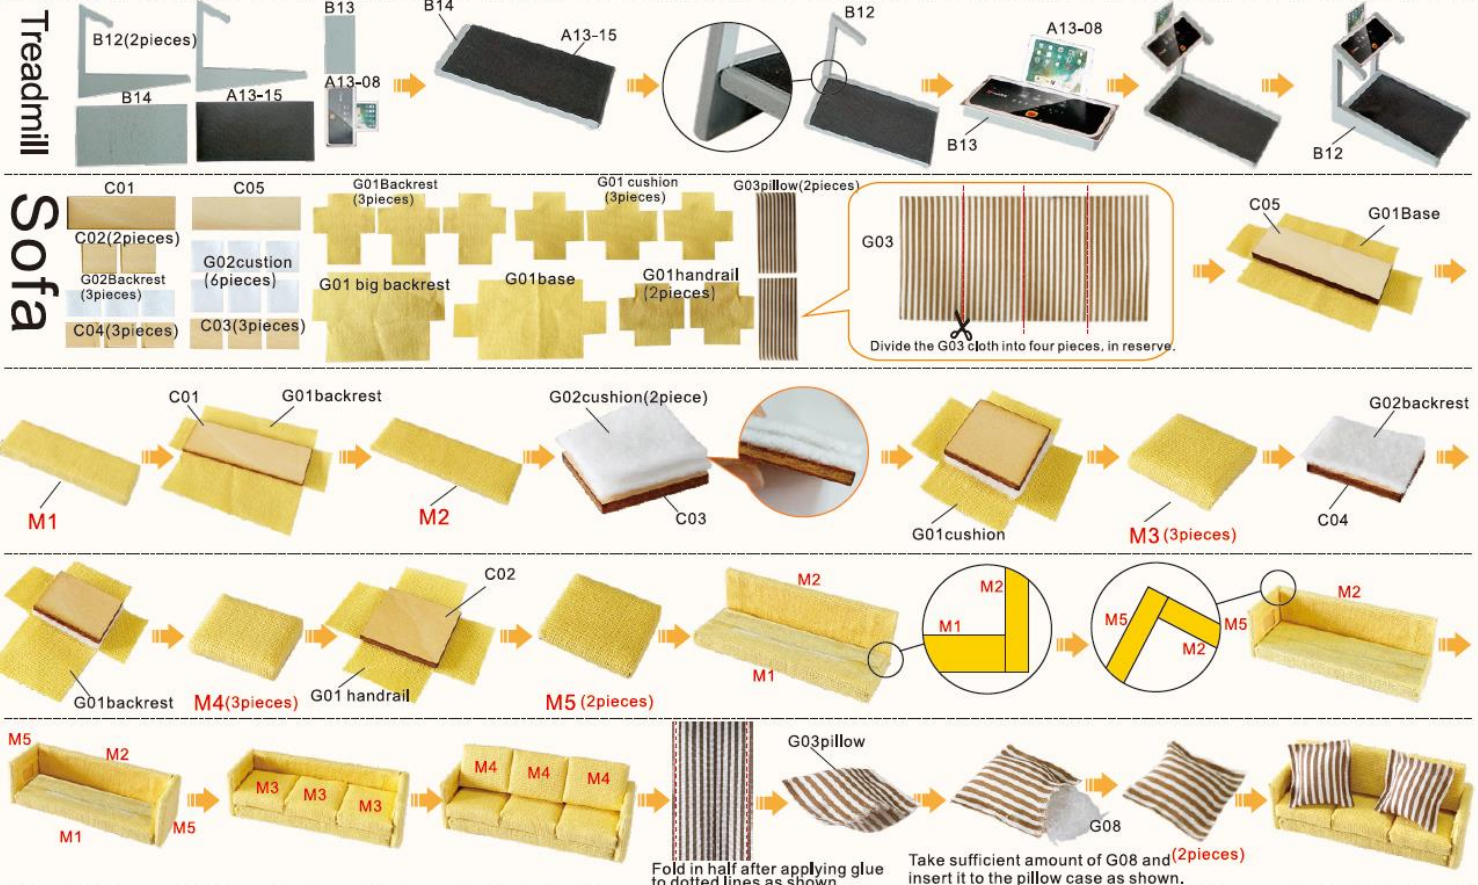

DO NOT contact the LED wire end direct to the battery cell.

Use the provide battery holder. Make sue the correct polarity.

How to assemble the battery holder

1. Material and tools needed:
- Battery holder, LED bulb, tape, screw driver and 2 piece AA size battery(not provided)

2. Use screw driver and take the lid off from the battery holder.

3. Insert the battery take notes on the polarity.

4. Connect the red wire to grey wire. Connect the black wire to white wire.

5. Wrap the exposed wire with the tapes.

6. Place the box lid and fastness with screw driver.

Product information

2

Before production beings: please cut the G01,G02,G05,G06,G07,G13,G14 according to the respective template.
 (The template for G01 is at the end of the material list.)

Scale 1: 1
E10wood (brown)
1.8*1.3*0.15cm(2pieces)

Scale 1: 1
E11wood (white)
2.5*2.2*0.15cm(2pieces)

Scale 1: 1
E12wood (white)
1.8*0.5*0.15cm(1piece)

Scale 1: 1
E13wood (wood color)
1.6*1.6*0.2cm(1piece)