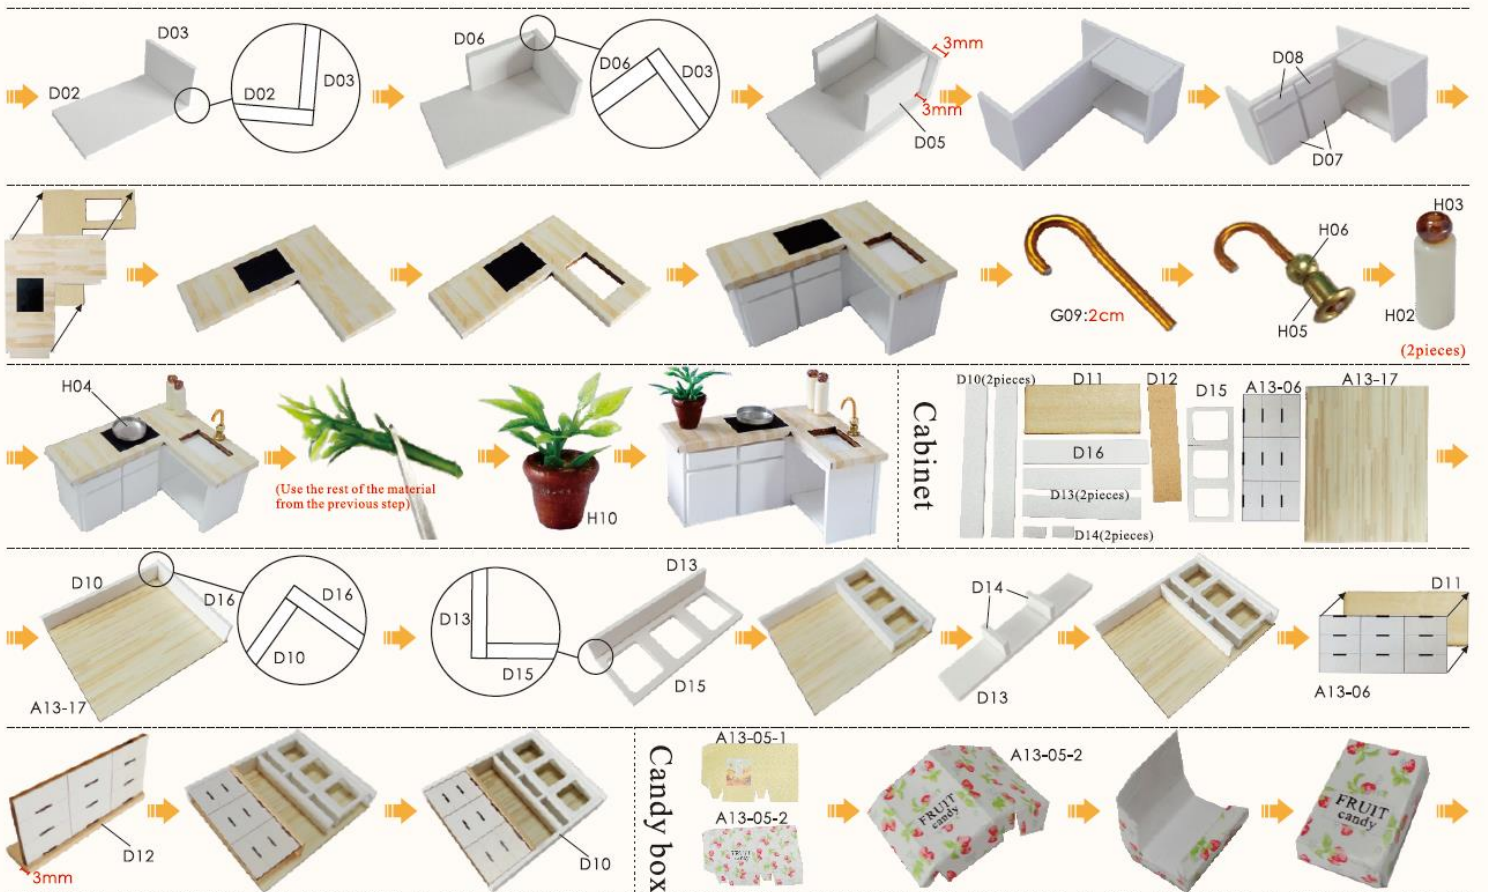

2. Use screw driver and take the lid off from the battery holder.

3. Insert the battery take notes on the polarity.

4. Connect the red wire to grey wire. Connect the black wire to white wire.

5. Wrap the exposed wire with the tapes.

6. Place the box lid and fastness with screw driver.

Product information

2

Before production beings: please cut the G01,G02,G05,G06,G07,G13,G14 according to the respective template.
 (The template for G01 is at the end of the material list.)

3

4

5

6

7

Shopping bag A13-07

Clothes G10:5cm(2pieces)
 the middle rope of G15
 G07hemline (2pieces)
 G05skirt fabric (2pieces)
 G05 hemline(2pieces)
 G05 cotatin
 G06 skirt belt

G10:5cm
 2cm
 1cm
 2cm
 (2pieces)

Scale 1: 1
E10wood (brown)
1.8*1.3*0.15cm(2pieces)

Scale 1: 1
E11wood (white)
2.5*2.2*0.15cm(2pieces)

Scale 1: 1
E12wood (white)
1.8*0.5*0.15cm(1piece)

Scale 1: 1
E13wood (wood color)
1.6*1.6*0.2cm(1piece)