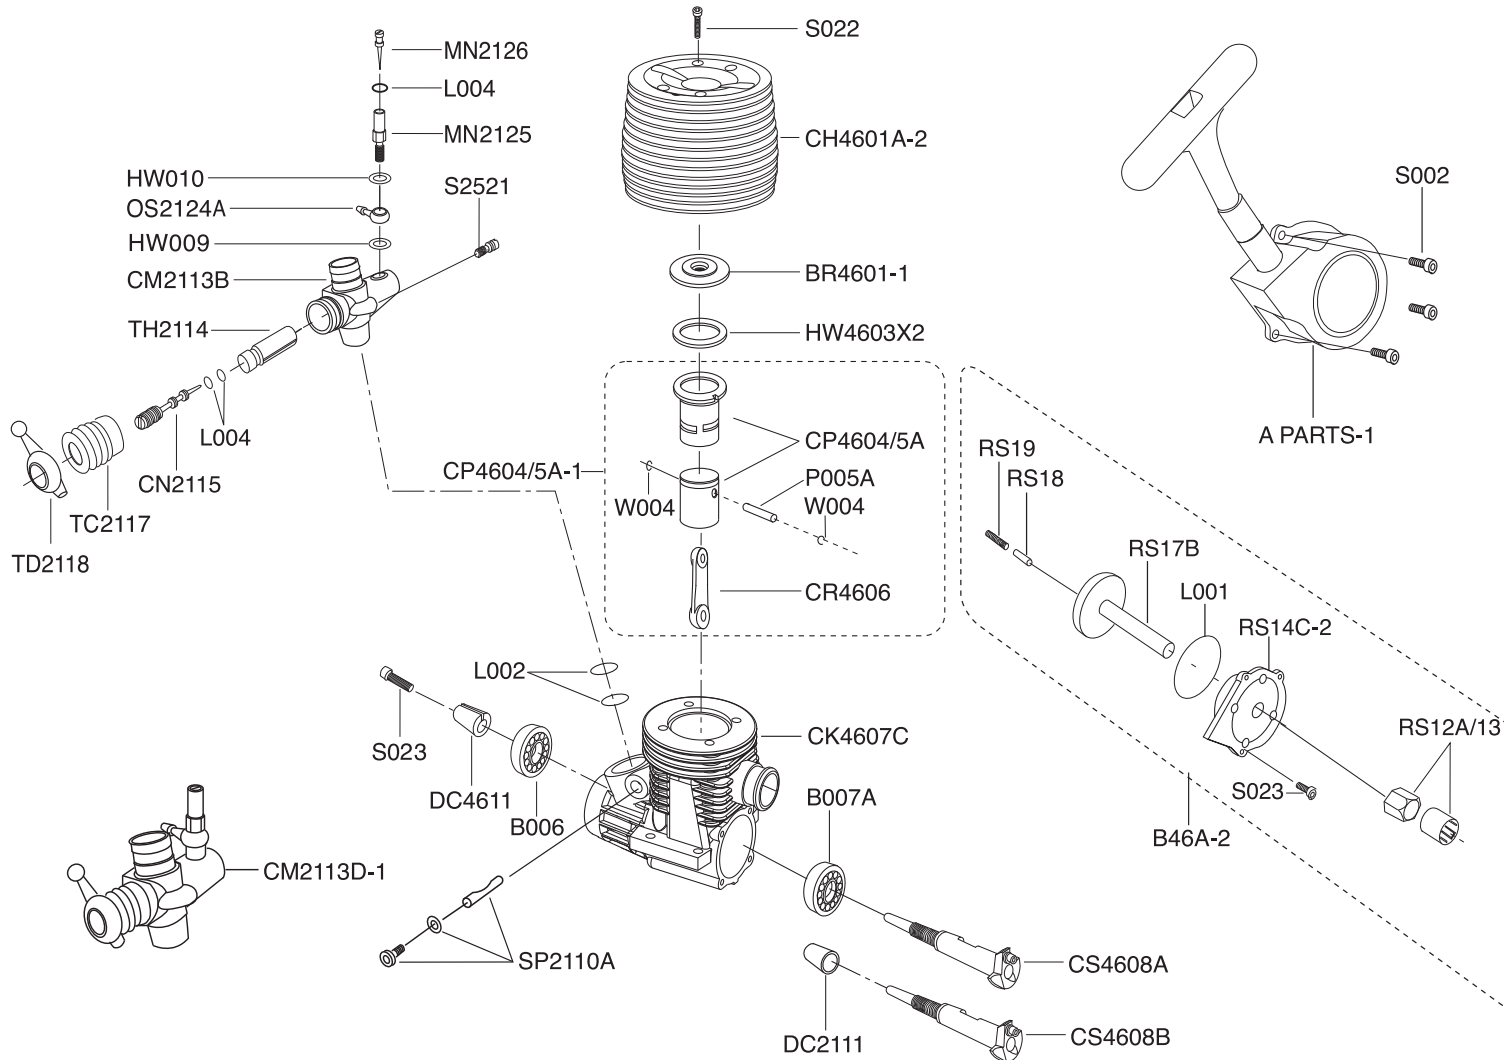

7.54CC 46 REAR EXHAUST FORCE ENGINE

Engine Instructions

PARTS LIST

ITEM NO.	DESCRIPTION
B006	FRONT BALL BEARING
B007A	REAR BALL BEARING
BR4601-1	BURN ROOM
CH4601A-2	CYLINDER HEAD BLACK COLOR-CASTING
CK4607C	CRANKCASE 46R
CM2113B	COMPOSITE CARBURETOR MAIN BODY
CM2113D-1	COMPOSITE CARBURETOR COMPLETE SET
CN2515	THROTTLE NEEDLE VALVE
CP4604/5A	CYLINDER SLEEVE/PISTON 46R
CP4604/5A-1	CYLINDER SLEEVE/PISTON 46R (COMPLETE SET)
CR4606	CONNECTING ROD
CS4608	CRANKSHAFT SG
CS4608B	CRANKSHAFT SG
DC2111	BRASS CONE
DC4611	BRASS CONE
HW009	WASHER
HW010	WASHER
HW4603	CYLINDER HEAD WASHER 0.2MM
L002	CARBURETOR "O" RING
L003	SUPPLY NEEDLE "O" RING
L004	MAIN NEEDLE VALVE "O" RING
MN2125	MAIN NEEDLE SEAT
MN2126	MAIN NEEDLE
MN2126-1	MAIN NEEDLE SET(INCLUDING 2126, L004,2125,2124)
OS2124A	FUEL NIPPL-BRASS
P005A	PISTON GUDGEON PIN
RB4609	REAR BACK COVER
S002	REAR COVER SCREWS CLUTCH SCREW 3×6
S022	CYLINDER HEAD BOLT 4PCS
S023	SCREWS
S2521	THROTTLE ADJUSTMENT SCREW
SP2110A	CARBURETOR SETTING PIN
TC2117	THROTTLE COVER
TD2118	THROTTLE SCREW CAP
TH2514	THROTTLE & COUNTER NEEDLE VALVE
W001	"G" PIN SNAP RING 2PCS/SET
PULL STARTER ASSEMBLY	
A PARTS-1	A PARTS ASSEMBLY -PLASTIC PART
B46A-2	B PARTS ASSEMBLY
L001	REAR COVER "O" RING
RS12A/13	ONE WAY BEARING SET
RS14C-2	CONNECTIVE SEAT
RS17B	STARTING AXLE
RS18	STARTING PIN
RS19	PRESSURE SPRING